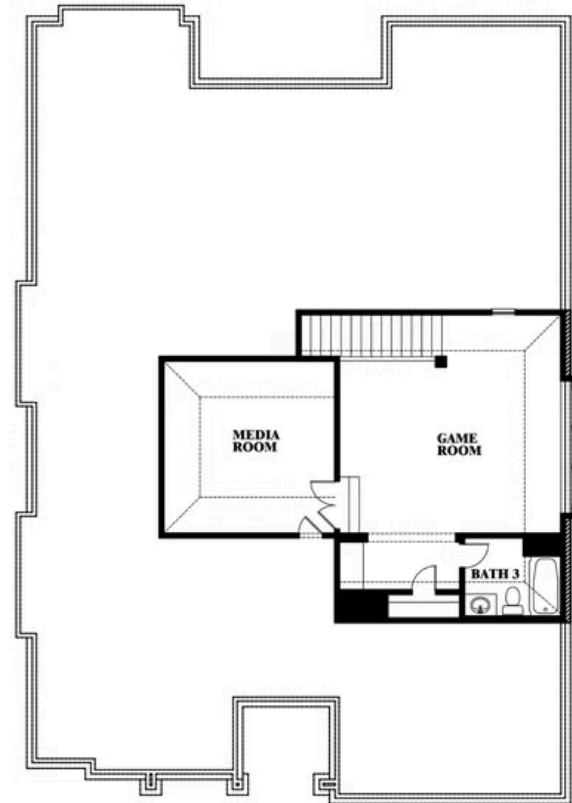

Carolina II

HOMES FROM
\$510,990

CLASSIC SERIES

COUNTRY LAKES CLASSIC 50

301 RIVER MEADOWS LANE, DENTON, TX 76226

2,771
SQUARE FEET

3
BEDROOMS

3.0
BATHROOMS

ELEVATION E

ELEVATION E

ELEVATION F

ELEVATION F

Carolina II

COUNTRY LAKES CLASSIC 50
301 RIVER MEADOWS LANE, DENTON, TX 76226

Carolina II

This brochure is for general informational purposes and is to be used as a guide only. Changes may be made during the development process and floorplans, dimensions, fixtures, fittings, finishes and specifications are subject to change without notice. Window placement, balcony configuration, wardrobe sizes and living areas may vary slightly within each plan type. EQUAL HOUSING OPPORTUNITY

Carolina II

COUNTRY LAKES CLASSIC 50
301 RIVER MEADOWS LANE, DENTON, TX 76226

Carolina II with Media Room

This brochure is for general informational purposes and is to be used as a guide only. Changes may be made during the development process and floorplans, dimensions, fixtures, fittings, finishes and specifications are subject to change without notice. Window placement, balcony configuration, wardrobe sizes and living areas may vary slightly within each plan type. EQUAL HOUSING OPPORTUNITY