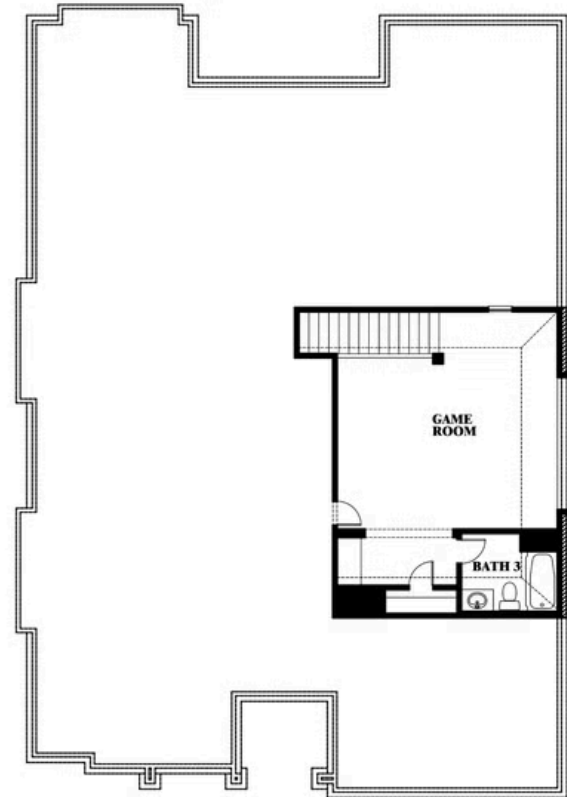

Carolina II

HOMES FROM
\$510,990

CLASSIC SERIES

COUNTRY LAKES CLASSIC 50

301 RIVER MEADOWS LANE, DENTON, TX 76226

2,771
SQUARE FEET

3
BEDROOMS

3.0
BATHROOMS

2
CAR GARAGE

ELEVATION D

ELEVATION A

ELEVATION A

ELEVATION AS

ELEVATION AS

ELEVATION C

ELEVATION C

ELEVATION E

ELEVATION E

ELEVATION F

ELEVATION F

Carolina II

COUNTRY LAKES CLASSIC 50
301 RIVER MEADOWS LANE, DENTON, TX 76226

Carolina II

This brochure is for general informational purposes and is to be used as a guide only. Changes may be made during the development process and floorplans, dimensions, fixtures, fittings, finishes and specifications are subject to change without notice. Window placement, balcony configuration, wardrobe sizes and living areas may vary slightly within each plan type. EQUAL HOUSING OPPORTUNITY

Carolina II

COUNTRY LAKES CLASSIC 50
301 RIVER MEADOWS LANE, DENTON, TX 76226

Carolina II with Media Room

This brochure is for general informational purposes and is to be used as a guide only. Changes may be made during the development process and floorplans, dimensions, fixtures, fittings, finishes and specifications are subject to change without notice. Window placement, balcony configuration, wardrobe sizes and living areas may vary slightly within each plan type. EQUAL HOUSING OPPORTUNITY