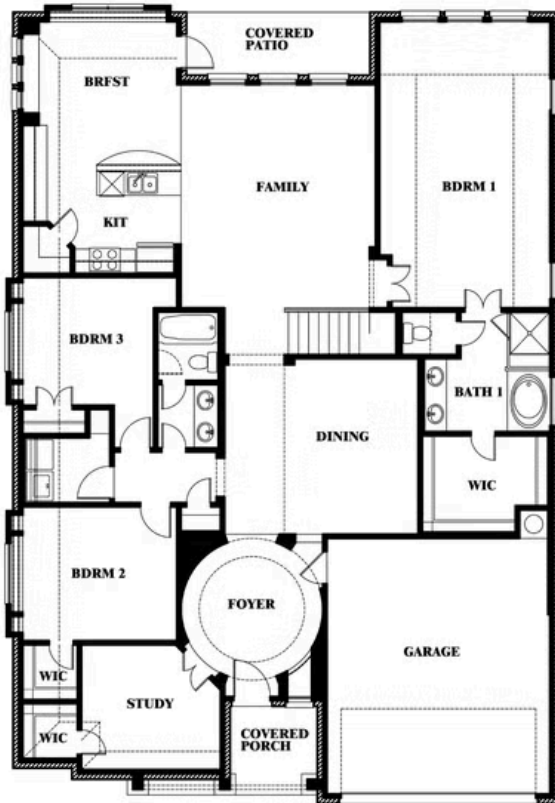

Carolina II

HOMES FROM
\$510,990

CLASSIC SERIES

COUNTRY LAKES CLASSIC 50

301 RIVER MEADOWS LANE, DENTON, TX 76226

2,771
SQUARE FEET

3
BEDROOMS

3.0
BATHROOMS

2
CAR GARAGE

ELEVATION D

ELEVATION A

ELEVATION A

ELEVATION AS

ELEVATION AS

ELEVATION C

ELEVATION C

ELEVATION E

ELEVATION E

ELEVATION F

ELEVATION F

Carolina II

COUNTRY LAKES CLASSIC 50
301 RIVER MEADOWS LANE, DENTON, TX 76226

Carolina II

This brochure is for general informational purposes and is to be used as a guide only. Changes may be made during the development process and floorplans, dimensions, fixtures, fittings, finishes and specifications are subject to change without notice. Window placement, balcony configuration, wardrobe sizes and living areas may vary slightly within each plan type. EQUAL HOUSING OPPORTUNITY

Carolina II

COUNTRY LAKES CLASSIC 50
301 RIVER MEADOWS LANE, DENTON, TX 76226

Carolina II with Media Room

This brochure is for general informational purposes and is to be used as a guide only. Changes may be made during the development process and floorplans, dimensions, fixtures, fittings, finishes and specifications are subject to change without notice. Window placement, balcony configuration, wardrobe sizes and living areas may vary slightly within each plan type. EQUAL HOUSING OPPORTUNITY