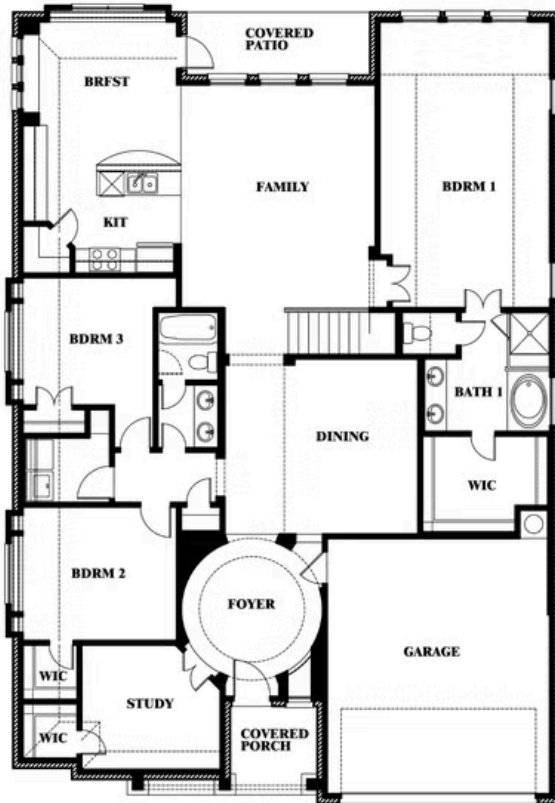

Carolina II

HOMES FROM
\$510,990

CLASSIC SERIES

COUNTRY LAKES CLASSIC 50

301 RIVER MEADOWS LANE, DENTON, TX 76226

2,771
SQUARE FEET

3
BEDROOMS

3.0
BATHROOMS

2
CAR GARAGE

ELEVATION D

ELEVATION A

ELEVATION A

ELEVATION AS

ELEVATION AS

ELEVATION C

ELEVATION C

ELEVATION E

ELEVATION E

ELEVATION F

ELEVATION F

Carolina II

COUNTRY LAKES CLASSIC 50
301 RIVER MEADOWS LANE, DENTON, TX 76226

Carolina II

This brochure is for general informational purposes and is to be used as a guide only. Changes may be made during the development process and floorplans, dimensions, fixtures, fittings, finishes and specifications are subject to change without notice. Window placement, balcony configuration, wardrobe sizes and living areas may vary slightly within each plan type. EQUAL HOUSING OPPORTUNITY

Carolina II

COUNTRY LAKES CLASSIC 50
301 RIVER MEADOWS LANE, DENTON, TX 76226

Carolina II with Media Room

This brochure is for general informational purposes and is to be used as a guide only. Changes may be made during the development process and floorplans, dimensions, fixtures, fittings, finishes and specifications are subject to change without notice. Window placement, balcony configuration, wardrobe sizes and living areas may vary slightly within each plan type. EQUAL HOUSING OPPORTUNITY