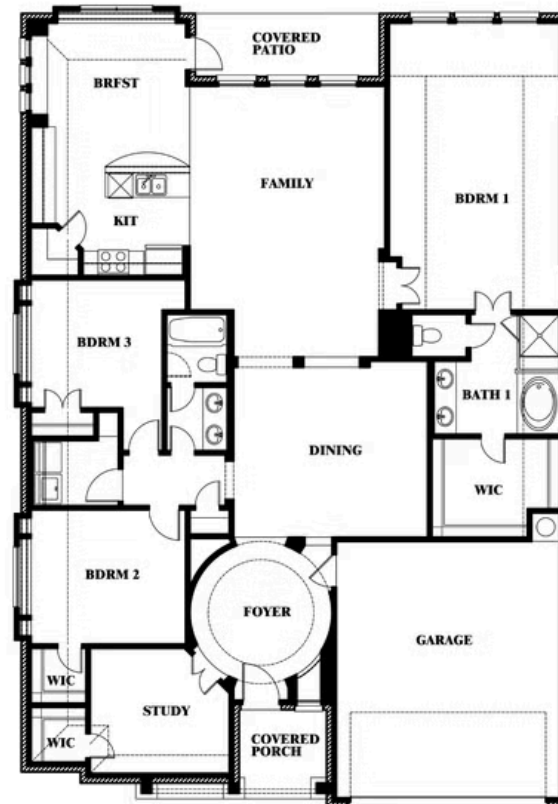

Carolina

HOMES FROM
\$468,990

CLASSIC SERIES

COUNTRY LAKES CLASSIC 50

301 RIVER MEADOWS LANE, DENTON, TX 76226

2,313
SQUARE FEET

3
BEDROOMS

2.0
BATHROOMS

2
CAR GARAGE

ELEVATION C

ELEVATION A

ELEVATION AS

ELEVATION D

ELEVATION E

ELEVATION F

Carolina

COUNTRY LAKES CLASSIC 50
301 RIVER MEADOWS LANE, DENTON, TX 76226

Carolina

This brochure is for general informational purposes and is to be used as a guide only. Changes may be made during the development process and floorplans, dimensions, fixtures, fittings, finishes and specifications are subject to change without notice. Window placement, balcony configuration, wardrobe sizes and living areas may vary slightly within each plan type. EQUAL HOUSING OPPORTUNITY