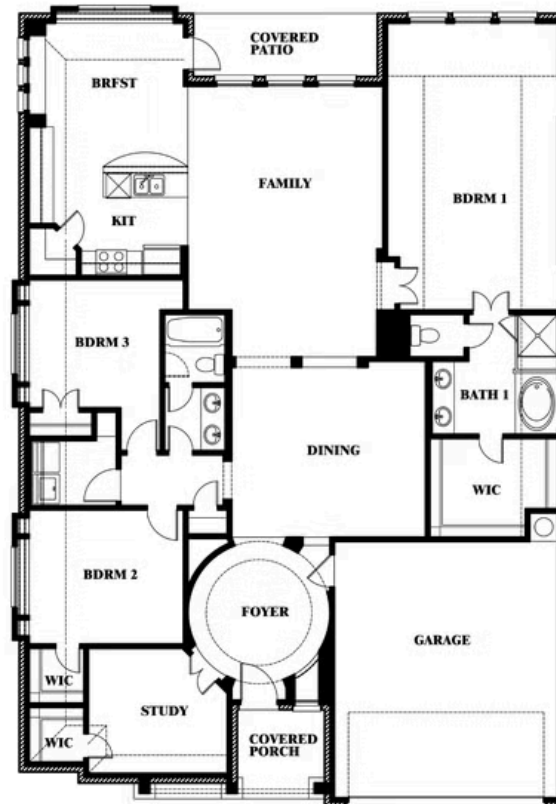

Carolina

HOMES FROM
\$468,990

CLASSIC SERIES

COUNTRY LAKES CLASSIC 50

301 RIVER MEADOWS LANE, DENTON, TX 76226

2,313
SQUARE FEET

3
BEDROOMS

2.0
BATHROOMS

2
CAR GARAGE

ELEVATION C

ELEVATION A

ELEVATION AS

ELEVATION D

ELEVATION E

ELEVATION F

Document generated Jun 11, 2026. Prices, plans, square footage, features, amenities and materials are subject to change at any time without notice and vary among communities. Listed prices are for informational purposes only, are not binding, and do not create any contractual obligation(s). The price of any home is dependent on numerous factors, all of which are unique to a specific home, and is not guaranteed until specified in a binding contract. Pricing of elevations and additional optional beds/baths varies per plan. Some plans require a premium homesite. Renderings of homes are artist concepts and may not reflect exact colors and materials. Verify current tax rates & jurisdictions with the appropriate taxing authority.

Carolina

COUNTRY LAKES CLASSIC 50
301 RIVER MEADOWS LANE, DENTON, TX 76226

Carolina

This brochure is for general informational purposes and is to be used as a guide only. Changes may be made during the development process and floorplans, dimensions, fixtures, fittings, finishes and specifications are subject to change without notice. Window placement, balcony configuration, wardrobe sizes and living areas may vary slightly within each plan type. EQUAL HOUSING OPPORTUNITY