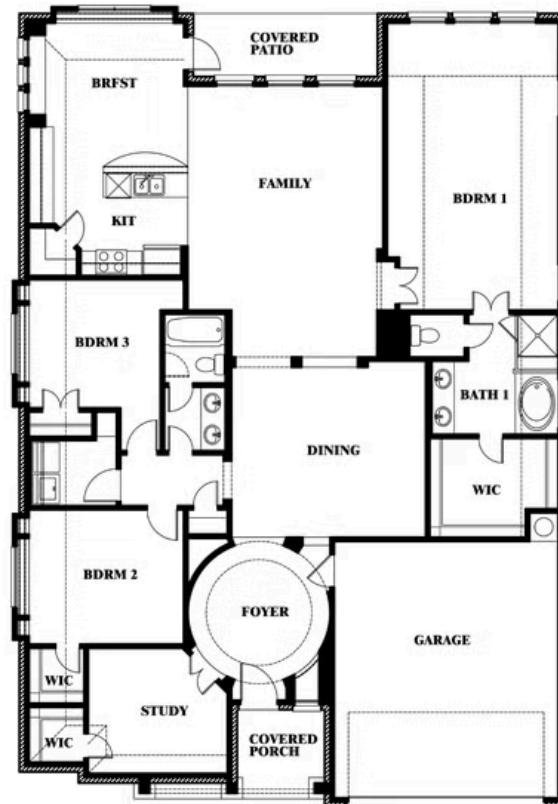

2
CAR GARAGE

ELEVATION C

ELEVATION A

ELEVATION A

ELEVATION AS

ELEVATION AS

ELEVATION D

ELEVATION D

Carolina

COUNTRY LAKES CLASSIC 50
301 RIVER MEADOWS LANE, DENTON, TX 76226

Carolina

This brochure is for general informational purposes and is to be used as a guide only. Changes may be made during the development process and floorplans, dimensions, fixtures, fittings, finishes and specifications are subject to change without notice. Window placement, balcony configuration, wardrobe sizes and living areas may vary slightly within each plan type. EQUAL HOUSING OPPORTUNITY