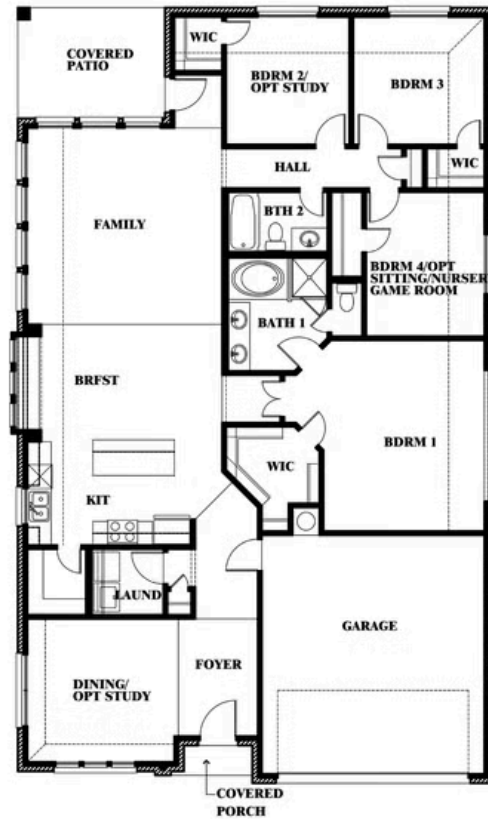

ELEVATION CS

ELEVATION CS

ELEVATION D

ELEVATION D

ELEVATION F

ELEVATION F

ELEVATION FS

ELEVATION FS

Cypress

COUNTRY LAKES CLASSIC 50
301 RIVER MEADOWS LANE, DENTON, TX 76226

Cypress

This brochure is for general informational purposes and is to be used as a guide only. Changes may be made during the development process and floorplans, dimensions, fixtures, fittings, finishes and specifications are subject to change without notice. Window placement, balcony configuration, wardrobe sizes and living areas may vary slightly within each plan type. EQUAL HOUSING OPPORTUNITY