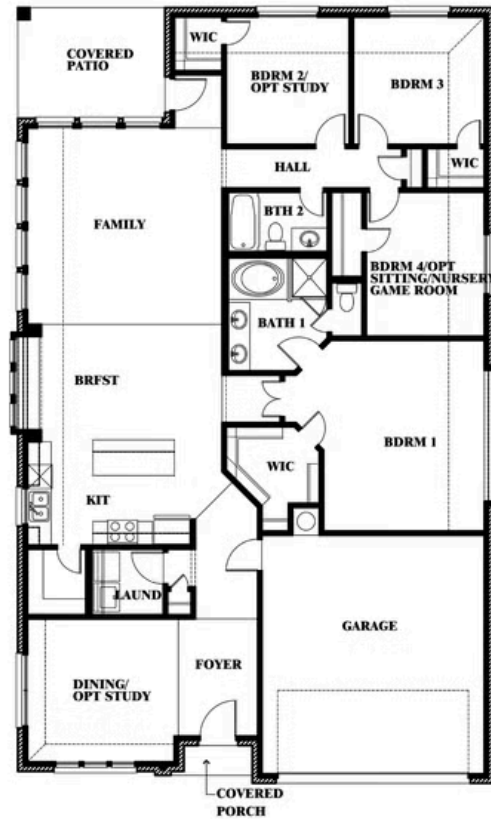

2
CAR GARAGE

Document generated on 11/23/2026. **ELEVATION FS** square footage, features, amenities and materials are subject to change at any time without notice and vary among communities. Listed prices are for informational purposes only, are not binding, and do not create any contractual obligation(s). The price of any home is dependent on numerous factors, all of which are unique to a specific home, and is not guaranteed until specified in a binding contract. Pricing of elevations and additional optional beds/baths varies per plan. Some plans require a premium homesite. Renderings of homes are artist concepts and may not reflect exact colors and materials. Verify current tax rates & jurisdictions with the appropriate taxing authority.

Cypress

COUNTRY LAKES CLASSIC 50
301 RIVER MEADOWS LANE, DENTON, TX 76226

Cypress

This brochure is for general informational purposes and is to be used as a guide only. Changes may be made during the development process and floorplans, dimensions, fixtures, fittings, finishes and specifications are subject to change without notice. Window placement, balcony configuration, wardrobe sizes and living areas may vary slightly within each plan type. EQUAL HOUSING OPPORTUNITY