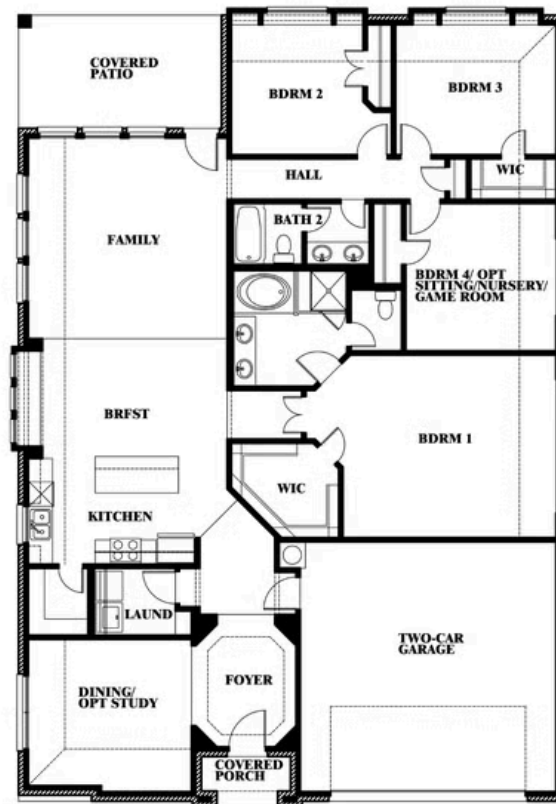

Hawthorne

CLASSIC SERIES

COUNTRY LAKES CLASSIC 50

301 RIVER MEADOWS LANE, DENTON, TX 76226

HOMES FROM
\$469,990

2,235
SQUARE FEET

4
BEDROOMS

2.0
BATHROOMS

2
CAR GARAGE

Hawthorne

COUNTRY LAKES CLASSIC 50
301 RIVER MEADOWS LANE, DENTON, TX 76226

Hawthorne

This brochure is for general informational purposes and is to be used as a guide only. Changes may be made during the development process and floorplans, dimensions, fixtures, fittings, finishes and specifications are subject to change without notice. Window placement, balcony configuration, wardrobe sizes and living areas may vary slightly within each plan type. EQUAL HOUSING OPPORTUNITY

Hawthorne

COUNTRY LAKES CLASSIC 50
301 RIVER MEADOWS LANE, DENTON, TX 76226

Hawthorne
Opt. Deluxe Kitchen

This brochure is for general informational purposes and is to be used as a guide only. Changes may be made during the development process and floorplans, dimensions, fixtures, fittings, finishes and specifications are subject to change without notice. Window placement, balcony configuration, wardrobe sizes and living areas may vary slightly within each plan type. EQUAL HOUSING OPPORTUNITY