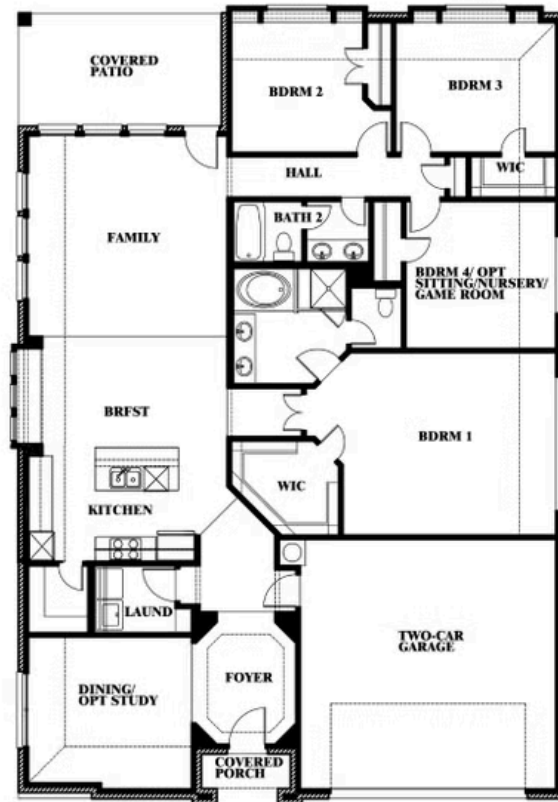

2
CAR GARAGE

ELEVATION A

ELEVATION B

ELEVATION B

ELEVATION C

ELEVATION C

Hawthorne

COUNTRY LAKES CLASSIC 50
301 RIVER MEADOWS LANE, DENTON, TX 76226

Hawthorne

This brochure is for general informational purposes and is to be used as a guide only. Changes may be made during the development process and floorplans, dimensions, fixtures, fittings, finishes and specifications are subject to change without notice. Window placement, balcony configuration, wardrobe sizes and living areas may vary slightly within each plan type. EQUAL HOUSING OPPORTUNITY

Hawthorne

COUNTRY LAKES CLASSIC 50
301 RIVER MEADOWS LANE, DENTON, TX 76226

Hawthorne
Opt. Deluxe Kitchen

This brochure is for general informational purposes and is to be used as a guide only. Changes may be made during the development process and floorplans, dimensions, fixtures, fittings, finishes and specifications are subject to change without notice. Window placement, balcony configuration, wardrobe sizes and living areas may vary slightly within each plan type. EQUAL HOUSING OPPORTUNITY