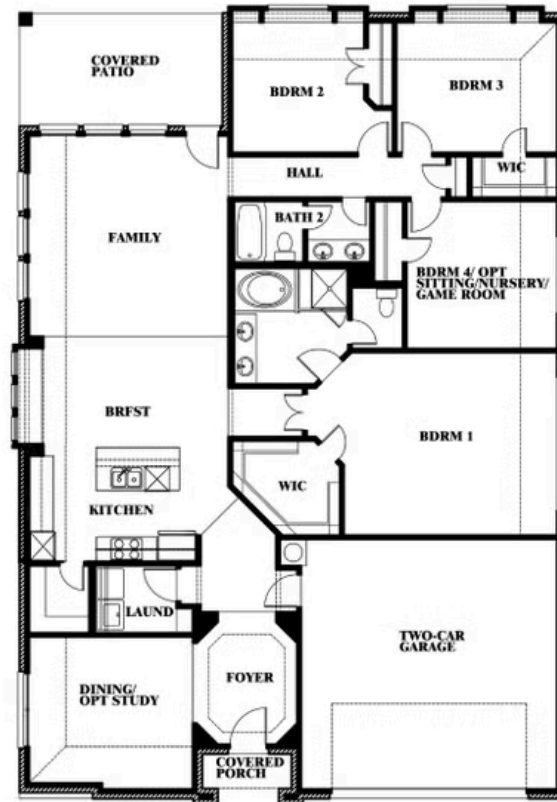

## Hawthorne

This brochure is for general informational purposes and is to be used as a guide only. Changes may be made during the development process and floorplans, dimensions, fixtures, fittings, finishes and specifications are subject to change without notice. Window placement, balcony configuration, wardrobe sizes and living areas may vary slightly within each plan type. EQUAL HOUSING OPPORTUNITY

# Hawthorne

**COUNTRY LAKES CLASSIC 50**  
301 RIVER MEADOWS LANE, DENTON, TX 76226

**Hawthorne**  
*Opt. Deluxe Kitchen*

This brochure is for general informational purposes and is to be used as a guide only. Changes may be made during the development process and floorplans, dimensions, fixtures, fittings, finishes and specifications are subject to change without notice. Window placement, balcony configuration, wardrobe sizes and living areas may vary slightly within each plan type. EQUAL HOUSING OPPORTUNITY