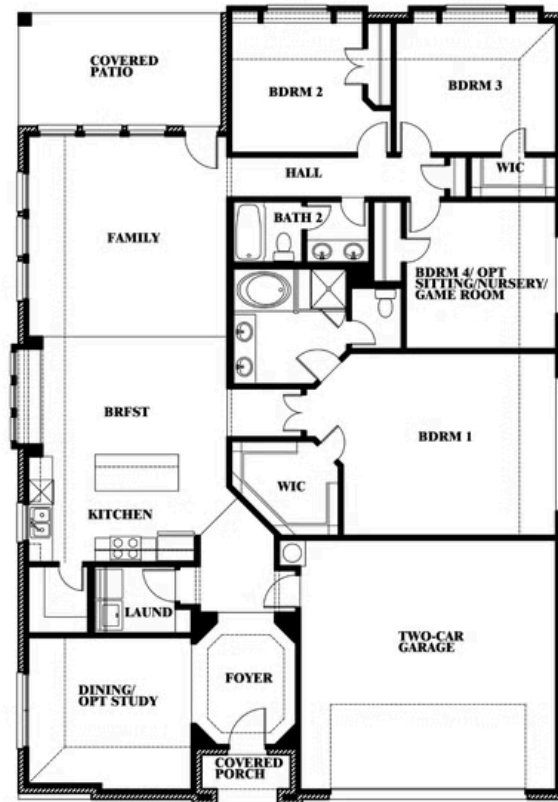

Hawthorne

HOMES FROM
\$469,990

CLASSIC SERIES

COUNTRY LAKES CLASSIC 50

301 RIVER MEADOWS LANE, DENTON, TX 76226

2,235
SQUARE FEET

4
BEDROOMS

2.0
BATHROOMS

2
CAR GARAGE

ELEVATION A

ELEVATION B

ELEVATION B

ELEVATION C

ELEVATION C

Hawthorne

COUNTRY LAKES CLASSIC 50
301 RIVER MEADOWS LANE, DENTON, TX 76226

Hawthorne

This brochure is for general informational purposes and is to be used as a guide only. Changes may be made during the development process and floorplans, dimensions, fixtures, fittings, finishes and specifications are subject to change without notice. Window placement, balcony configuration, wardrobe sizes and living areas may vary slightly within each plan type. EQUAL HOUSING OPPORTUNITY