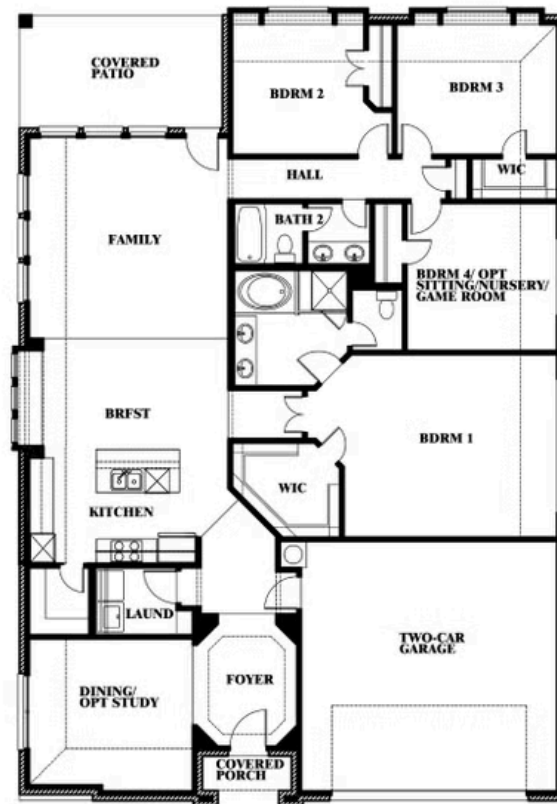

Hawthorne

CLASSIC SERIES

COUNTRY LAKES CLASSIC 50

301 RIVER MEADOWS LANE, DENTON, TX 76226

HOMES FROM
\$469,990

2,235
SQUARE FEET

4
BEDROOMS

2.0
BATHROOMS

2
CAR GARAGE

Hawthorne

COUNTRY LAKES CLASSIC 50
301 RIVER MEADOWS LANE, DENTON, TX 76226

Hawthorne

This brochure is for general informational purposes and is to be used as a guide only. Changes may be made during the development process and floorplans, dimensions, fixtures, fittings, finishes and specifications are subject to change without notice. Window placement, balcony configuration, wardrobe sizes and living areas may vary slightly within each plan type. EQUAL HOUSING OPPORTUNITY

Hawthorne

COUNTRY LAKES CLASSIC 50
301 RIVER MEADOWS LANE, DENTON, TX 76226

Hawthorne
Opt. Deluxe Kitchen

This brochure is for general informational purposes and is to be used as a guide only. Changes may be made during the development process and floorplans, dimensions, fixtures, fittings, finishes and specifications are subject to change without notice. Window placement, balcony configuration, wardrobe sizes and living areas may vary slightly within each plan type. EQUAL HOUSING OPPORTUNITY