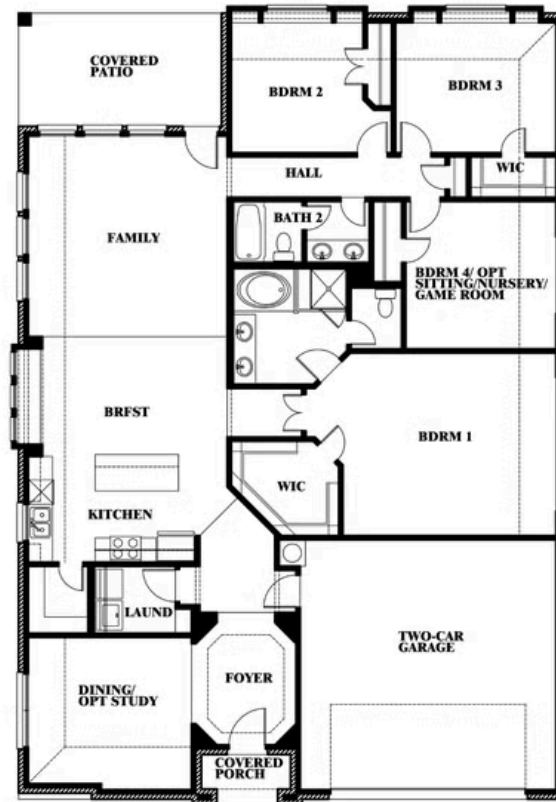

Hawthorne

COUNTRY LAKES CLASSIC 50
301 RIVER MEADOWS LANE, DENTON, TX 76226

Hawthorne

This brochure is for general informational purposes and is to be used as a guide only. Changes may be made during the development process and floorplans, dimensions, fixtures, fittings, finishes and specifications are subject to change without notice. Window placement, balcony configuration, wardrobe sizes and living areas may vary slightly within each plan type. EQUAL HOUSING OPPORTUNITY