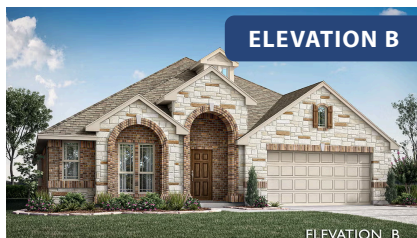

Hawthorne

CLASSIC SERIES

COUNTRY LAKES CLASSIC 50

301 RIVER MEADOWS LANE, DENTON, TX 76226

HOMES FROM
\$469,990

2,235
SQUARE FEET

4
BEDROOMS

2.0
BATHROOMS

2
CAR GARAGE

Hawthorne

COUNTRY LAKES CLASSIC 50
301 RIVER MEADOWS LANE, DENTON, TX 76226

Hawthorne

This brochure is for general informational purposes and is to be used as a guide only. Changes may be made during the development process and floorplans, dimensions, fixtures, fittings, finishes and specifications are subject to change without notice. Window placement, balcony configuration, wardrobe sizes and living areas may vary slightly within each plan type. EQUAL HOUSING OPPORTUNITY