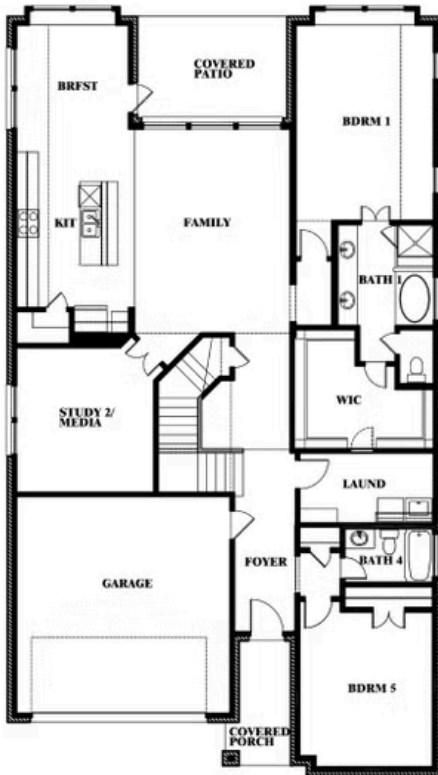

Rose

HOMES FROM
\$555,990

CLASSIC SERIES

COUNTRY LAKES CLASSIC 50

301 RIVER MEADOWS LANE, DENTON, TX 76226

3,359
SQUARE FEET

4
BEDROOMS

3.5
BATHROOMS

Rose

ROSE FLOOR PLAN

COUNTRY LAKES CLASSIC 50
301 RIVER MEADOWS LANE, DENTON, TX 76226

Rose

This brochure is for general informational purposes and is to be used as a guide only. Changes may be made during the development process and floorplans, dimensions, fixtures, fittings, finishes and specifications are subject to change without notice. Window placement, balcony configuration, wardrobe sizes and living areas may vary slightly within each plan type. EQUAL HOUSING OPPORTUNITY

Rose

COUNTRY LAKES CLASSIC 50
301 RIVER MEADOWS LANE, DENTON, TX 76226

ROSE FLOOR PLAN WITH OPTIONAL BED & BATH AT STUDY

Rose
Opt. Bed & Bath at Study

This brochure is for general informational purposes and is to be used as a guide only. Changes may be made during the development process and floorplans, dimensions, fixtures, fittings, finishes and specifications are subject to change without notice. Window placement, balcony configuration, wardrobe sizes and living areas may vary slightly within each plan type. EQUAL HOUSING OPPORTUNITY