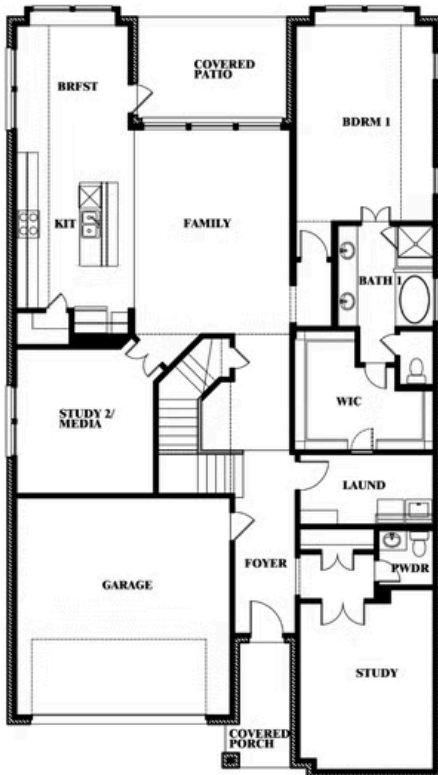

Rose

HOMES FROM
\$555,990

CLASSIC SERIES

COUNTRY LAKES CLASSIC 50

301 RIVER MEADOWS LANE, DENTON, TX 76226

3,359
SQUARE FEET

4
BEDROOMS

3.5
BATHROOMS

2
CAR GARAGE

Document generated Apr 8, 2026. Prices, plans, square footage, features, amenities and materials are subject to change at any time without notice and vary among communities. Listed prices are for informational purposes only, are not binding, and do not create any contractual obligation(s). The price of any home is dependent on numerous factors, all of which are unique to a specific home, and is not guaranteed until specified in a binding contract. Pricing of elevations and additional optional beds/baths varies per plan. Some plans require a premium homesite. Renderings of homes are artist concepts and may not reflect exact colors and materials. Verify current tax rates & jurisdictions with the appropriate taxing authority.

Rose

ROSE FLOOR PLAN

COUNTRY LAKES CLASSIC 50
301 RIVER MEADOWS LANE, DENTON, TX 76226

Rose

This brochure is for general informational purposes and is to be used as a guide only. Changes may be made during the development process and floorplans, dimensions, fixtures, fittings, finishes and specifications are subject to change without notice. Window placement, balcony configuration, wardrobe sizes and living areas may vary slightly within each plan type. EQUAL HOUSING OPPORTUNITY

Rose

COUNTRY LAKES CLASSIC 50
301 RIVER MEADOWS LANE, DENTON, TX 76226

ROSE FLOOR PLAN WITH OPTIONAL BED & BATH AT STUDY

Rose
Opt. Bed & Bath at Study

This brochure is for general informational purposes and is to be used as a guide only. Changes may be made during the development process and floorplans, dimensions, fixtures, fittings, finishes and specifications are subject to change without notice. Window placement, balcony configuration, wardrobe sizes and living areas may vary slightly within each plan type. EQUAL HOUSING OPPORTUNITY