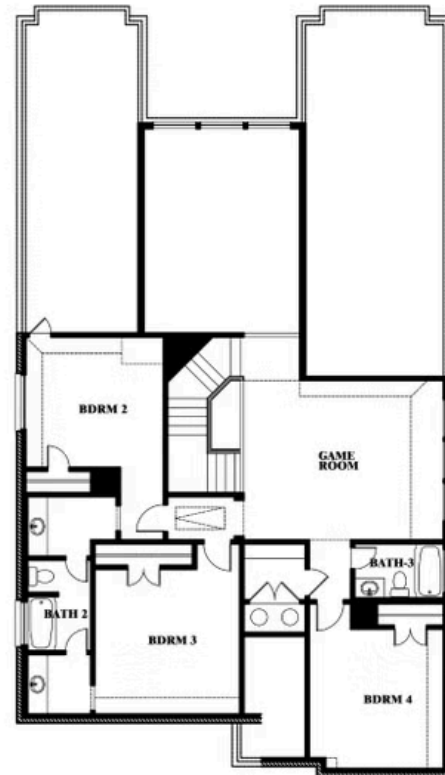

Rose

ROSE FLOOR PLAN

COUNTRY LAKES CLASSIC 50
301 RIVER MEADOWS LANE, DENTON, TX 76226

Rose

This brochure is for general informational purposes and is to be used as a guide only. Changes may be made during the development process and floorplans, dimensions, fixtures, fittings, finishes and specifications are subject to change without notice. Window placement, balcony configuration, wardrobe sizes and living areas may vary slightly within each plan type. EQUAL HOUSING OPPORTUNITY

Rose

COUNTRY LAKES CLASSIC 50
301 RIVER MEADOWS LANE, DENTON, TX 76226

ROSE FLOOR PLAN WITH OPTIONAL BED & BATH AT STUDY

Rose
Opt. Bed & Bath at Study

This brochure is for general informational purposes and is to be used as a guide only. Changes may be made during the development process and floorplans, dimensions, fixtures, fittings, finishes and specifications are subject to change without notice. Window placement, balcony configuration, wardrobe sizes and living areas may vary slightly within each plan type. EQUAL HOUSING OPPORTUNITY