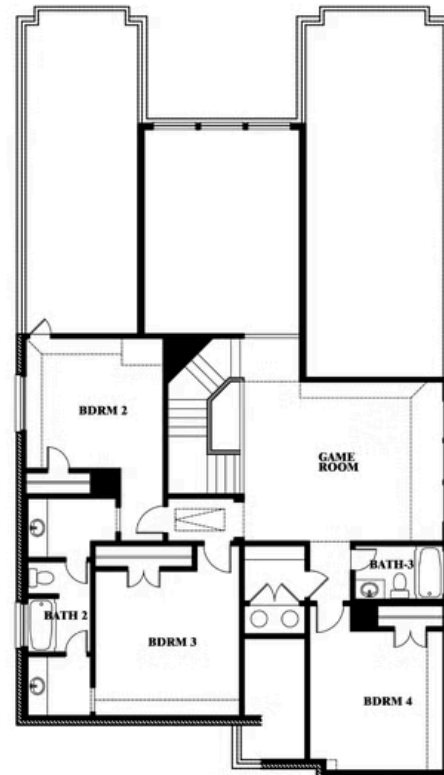

Rose

HOMES FROM
\$555,990

CLASSIC SERIES

COUNTRY LAKES CLASSIC 50

301 RIVER MEADOWS LANE, DENTON, TX 76226

3,359
SQUARE FEET

4
BEDROOMS

3.5
BATHROOMS

Rose

ROSE FLOOR PLAN

COUNTRY LAKES CLASSIC 50
301 RIVER MEADOWS LANE, DENTON, TX 76226

Rose

This brochure is for general informational purposes and is to be used as a guide only. Changes may be made during the development process and floorplans, dimensions, fixtures, fittings, finishes and specifications are subject to change without notice. Window placement, balcony configuration, wardrobe sizes and living areas may vary slightly within each plan type. EQUAL HOUSING OPPORTUNITY