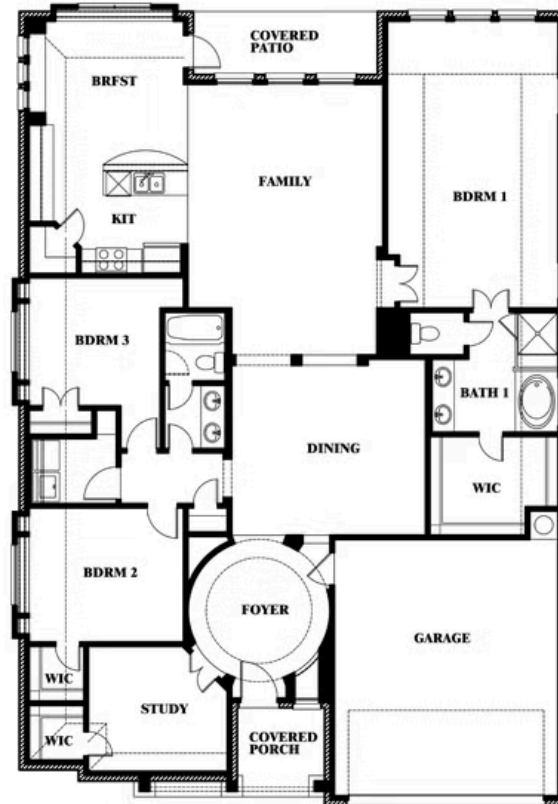

Carolina

HOMES FROM
\$484,990

CLASSIC SERIES

COUNTRY LAKES CLASSIC 60

301 RIVER MEADOWS LANE, DENTON, TX 76226

2,313
SQUARE FEET

3
BEDROOMS

2.0
BATHROOMS

2
CAR GARAGE

ELEVATION C

ELEVATION A

ELEVATION AS

ELEVATION D

ELEVATION E

ELEVATION F

Document generated Jun 20, 2026. Prices, plans, square footage, features, amenities and materials are subject to change at any time without notice and vary among communities. Listed prices are for informational purposes only, are not binding, and do not create any contractual obligation(s). The price of any home is dependent on numerous factors, all of which are unique to a specific home, and is not guaranteed until specified in a binding contract. Pricing of elevations and additional optional beds/baths varies per plan. Some plans require a premium homesite. Renderings of homes are artist concepts and may not reflect exact colors and materials. Verify current tax rates & jurisdictions with the appropriate taxing authority.

Carolina

COUNTRY LAKES CLASSIC 60
301 RIVER MEADOWS LANE, DENTON, TX 76226

Carolina

This brochure is for general informational purposes and is to be used as a guide only. Changes may be made during the development process and floorplans, dimensions, fixtures, fittings, finishes and specifications are subject to change without notice. Window placement, balcony configuration, wardrobe sizes and living areas may vary slightly within each plan type. EQUAL HOUSING OPPORTUNITY