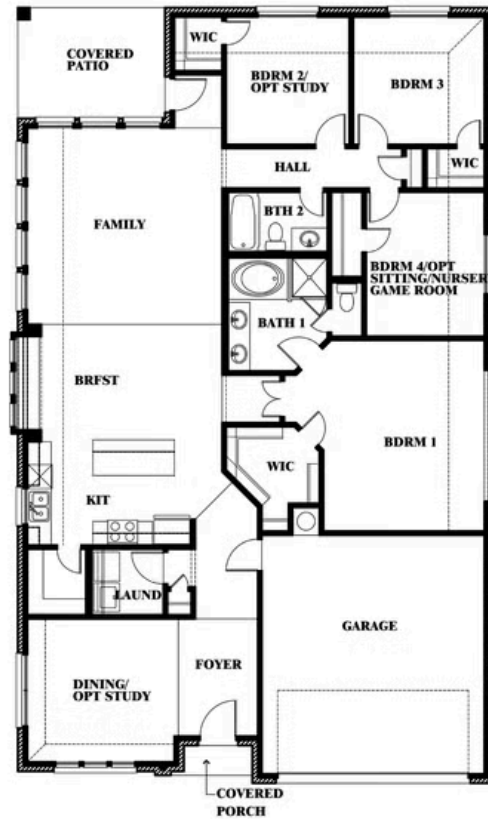

Cypress

COUNTRY LAKES CLASSIC 60
301 RIVER MEADOWS LANE, DENTON, TX 76226

Cypress

This brochure is for general informational purposes and is to be used as a guide only. Changes may be made during the development process and floorplans, dimensions, fixtures, fittings, finishes and specifications are subject to change without notice. Window placement, balcony configuration, wardrobe sizes and living areas may vary slightly within each plan type. EQUAL HOUSING OPPORTUNITY