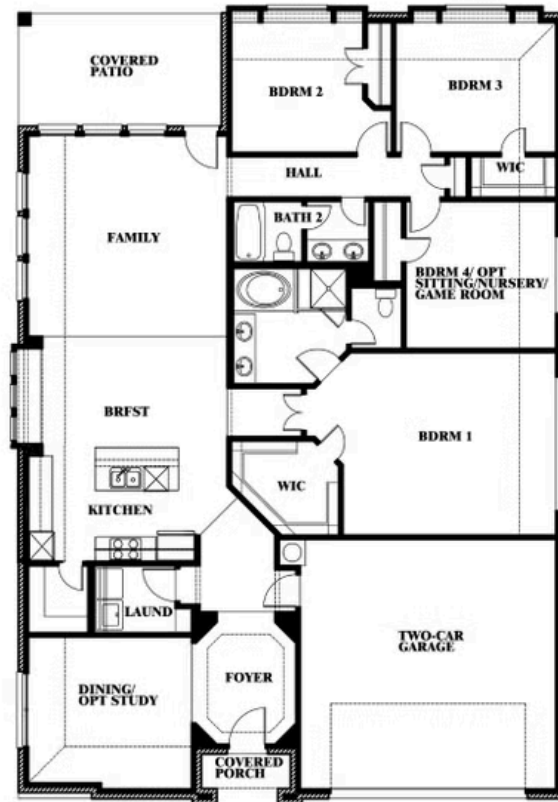

2
CAR GARAGE

ELEVATION A

ELEVATION B

ELEVATION B

ELEVATION C

ELEVATION C

Hawthorne

COUNTRY LAKES CLASSIC 60
301 RIVER MEADOWS LANE, DENTON, TX 76226

Hawthorne

This brochure is for general informational purposes and is to be used as a guide only. Changes may be made during the development process and floorplans, dimensions, fixtures, fittings, finishes and specifications are subject to change without notice. Window placement, balcony configuration, wardrobe sizes and living areas may vary slightly within each plan type. EQUAL HOUSING OPPORTUNITY

Hawthorne

COUNTRY LAKES CLASSIC 60
301 RIVER MEADOWS LANE, DENTON, TX 76226

Hawthorne
Opt. Deluxe Kitchen

This brochure is for general informational purposes and is to be used as a guide only. Changes may be made during the development process and floorplans, dimensions, fixtures, fittings, finishes and specifications are subject to change without notice. Window placement, balcony configuration, wardrobe sizes and living areas may vary slightly within each plan type. EQUAL HOUSING OPPORTUNITY