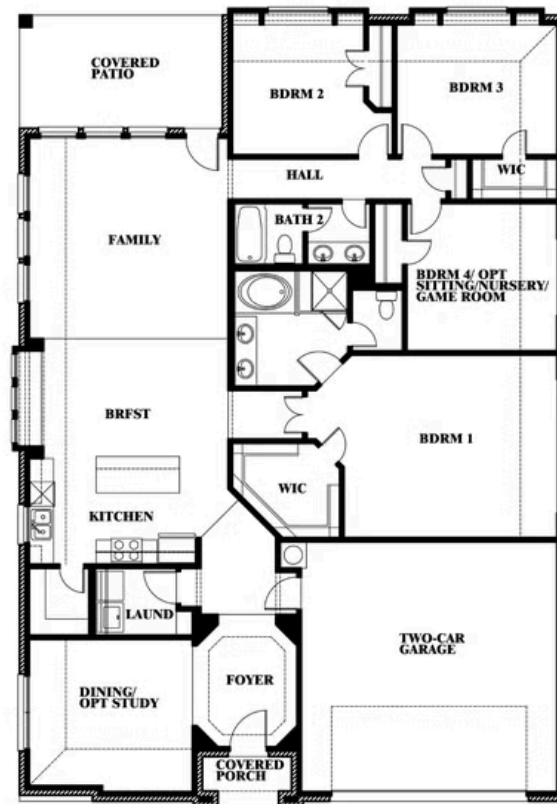

Hawthorne

HOMES FROM
\$484,990

CLASSIC SERIES

COUNTRY LAKES CLASSIC 60

301 RIVER MEADOWS LANE, DENTON, TX 76226

2,235
SQUARE FEET

4
BEDROOMS

2.0
BATHROOMS

2
CAR GARAGE

ELEVATION A

ELEVATION B

ELEVATION B

ELEVATION C

ELEVATION C

Hawthorne

COUNTRY LAKES CLASSIC 60
301 RIVER MEADOWS LANE, DENTON, TX 76226

Hawthorne

This brochure is for general informational purposes and is to be used as a guide only. Changes may be made during the development process and floorplans, dimensions, fixtures, fittings, finishes and specifications are subject to change without notice. Window placement, balcony configuration, wardrobe sizes and living areas may vary slightly within each plan type. EQUAL HOUSING OPPORTUNITY