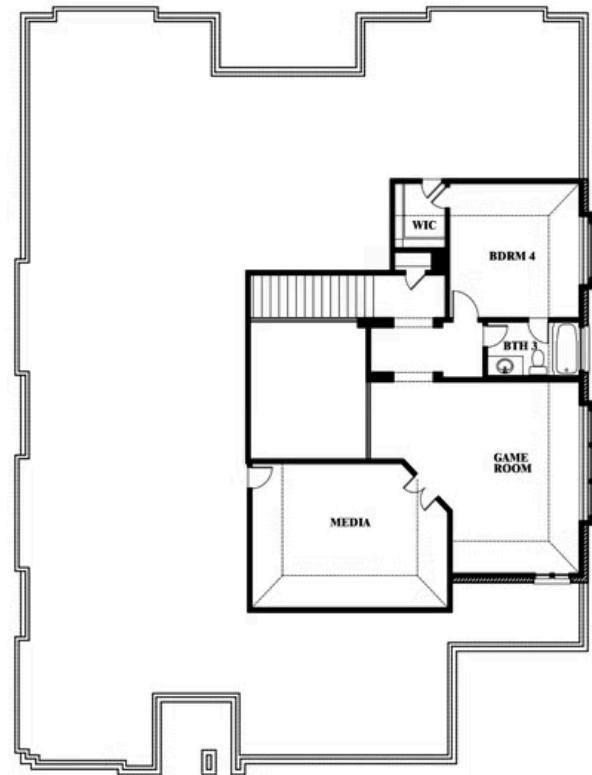

Primrose FE V

HOMES FROM
\$630,990

CLASSIC SERIES

COUNTRY LAKES CLASSIC 60

301 RIVER MEADOWS LANE, DENTON, TX 76226

3,733
SQUARE FEET

4
BEDROOMS

3.5
BATHROOMS

3
CAR GARAGE

ELEVATION A

ELEVATION B

ELEVATION B

ELEVATION C

ELEVATION C

Primrose FE V

COUNTRY LAKES CLASSIC 60
301 RIVER MEADOWS LANE, DENTON, TX 76226

Primrose FE V

This brochure is for general informational purposes and is to be used as a guide only. Changes may be made during the development process and floorplans, dimensions, fixtures, fittings, finishes and specifications are subject to change without notice. Window placement, balcony configuration, wardrobe sizes and living areas may vary slightly within each plan type. EQUAL HOUSING OPPORTUNITY