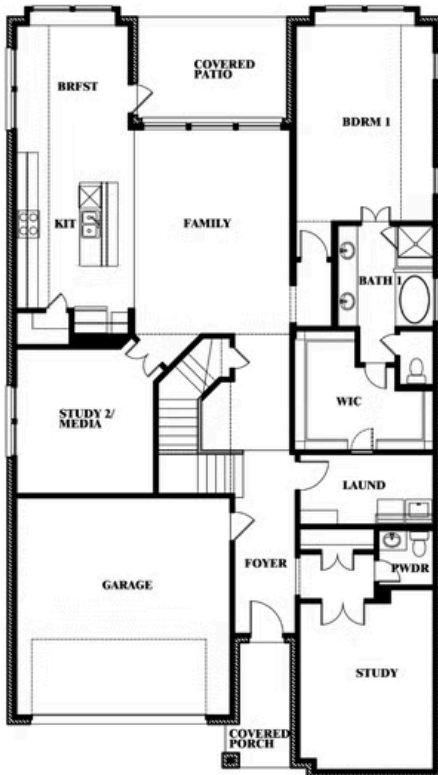

Rose

CLASSIC SERIES

HOMES FROM
\$570,990

COUNTRY LAKES CLASSIC 60

301 RIVER MEADOWS LANE, DENTON, TX 76226

3,359
SQUARE FEET

4
BEDROOMS

3.5
BATHROOMS

2
CAR GARAGE

ELEVATION A

ELEVATION AS

ELEVATION AS

ELEVATION B

ELEVATION B

ELEVATION C

ELEVATION C

ELEVATION D

ELEVATION D

Rose

ROSE FLOOR PLAN

COUNTRY LAKES CLASSIC 60
301 RIVER MEADOWS LANE, DENTON, TX 76226

Rose

This brochure is for general informational purposes and is to be used as a guide only. Changes may be made during the development process and floorplans, dimensions, fixtures, fittings, finishes and specifications are subject to change without notice. Window placement, balcony configuration, wardrobe sizes and living areas may vary slightly within each plan type. EQUAL HOUSING OPPORTUNITY

Rose

COUNTRY LAKES CLASSIC 60
301 RIVER MEADOWS LANE, DENTON, TX 76226

ROSE FLOOR PLAN WITH OPTIONAL BED & BATH AT STUDY

Rose
Opt. Bed & Bath at Study

This brochure is for general informational purposes and is to be used as a guide only. Changes may be made during the development process and floorplans, dimensions, fixtures, fittings, finishes and specifications are subject to change without notice. Window placement, balcony configuration, wardrobe sizes and living areas may vary slightly within each plan type. EQUAL HOUSING OPPORTUNITY