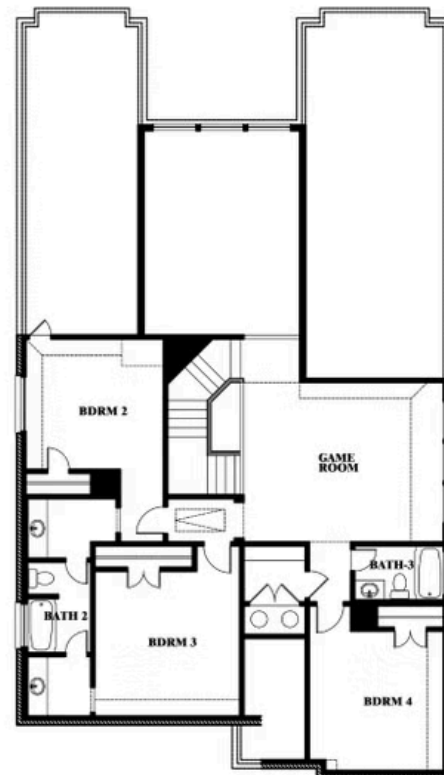

Rose

CLASSIC SERIES

HOMES FROM
\$570,990

COUNTRY LAKES CLASSIC 60

301 RIVER MEADOWS LANE, DENTON, TX 76226

3,359
SQUARE FEET

4
BEDROOMS

3.5
BATHROOMS

2
CAR GARAGE

ELEVATION A

ELEVATION AS

ELEVATION AS

ELEVATION B

ELEVATION B

ELEVATION C

ELEVATION C

ELEVATION D

ELEVATION D

Rose

ROSE FLOOR PLAN

COUNTRY LAKES CLASSIC 60
301 RIVER MEADOWS LANE, DENTON, TX 76226

Rose

This brochure is for general informational purposes and is to be used as a guide only. Changes may be made during the development process and floorplans, dimensions, fixtures, fittings, finishes and specifications are subject to change without notice. Window placement, balcony configuration, wardrobe sizes and living areas may vary slightly within each plan type. EQUAL HOUSING OPPORTUNITY

Rose

COUNTRY LAKES CLASSIC 60
301 RIVER MEADOWS LANE, DENTON, TX 76226

ROSE FLOOR PLAN WITH OPTIONAL BED & BATH AT STUDY

Rose
Opt. Bed & Bath at Study

This brochure is for general informational purposes and is to be used as a guide only. Changes may be made during the development process and floorplans, dimensions, fixtures, fittings, finishes and specifications are subject to change without notice. Window placement, balcony configuration, wardrobe sizes and living areas may vary slightly within each plan type. EQUAL HOUSING OPPORTUNITY