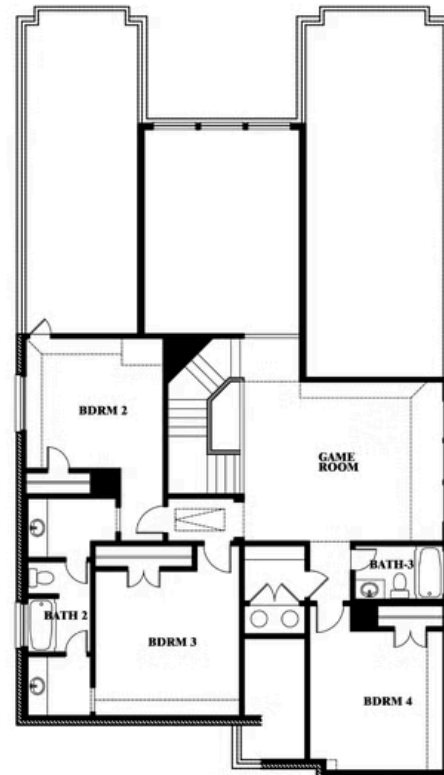

2
CAR GARAGE

ELEVATION A

ELEVATION AS

ELEVATION AS

ELEVATION B

ELEVATION B

ELEVATION C

ELEVATION C

ELEVATION D

ELEVATION D

Rose

ROSE FLOOR PLAN

COUNTRY LAKES CLASSIC 60
301 RIVER MEADOWS LANE, DENTON, TX 76226

Rose

This brochure is for general informational purposes and is to be used as a guide only. Changes may be made during the development process and floorplans, dimensions, fixtures, fittings, finishes and specifications are subject to change without notice. Window placement, balcony configuration, wardrobe sizes and living areas may vary slightly within each plan type. EQUAL HOUSING OPPORTUNITY

Rose

COUNTRY LAKES CLASSIC 60
301 RIVER MEADOWS LANE, DENTON, TX 76226

ROSE FLOOR PLAN WITH OPTIONAL BED & BATH AT STUDY

Rose
Opt. Bed & Bath at Study

This brochure is for general informational purposes and is to be used as a guide only. Changes may be made during the development process and floorplans, dimensions, fixtures, fittings, finishes and specifications are subject to change without notice. Window placement, balcony configuration, wardrobe sizes and living areas may vary slightly within each plan type. EQUAL HOUSING OPPORTUNITY