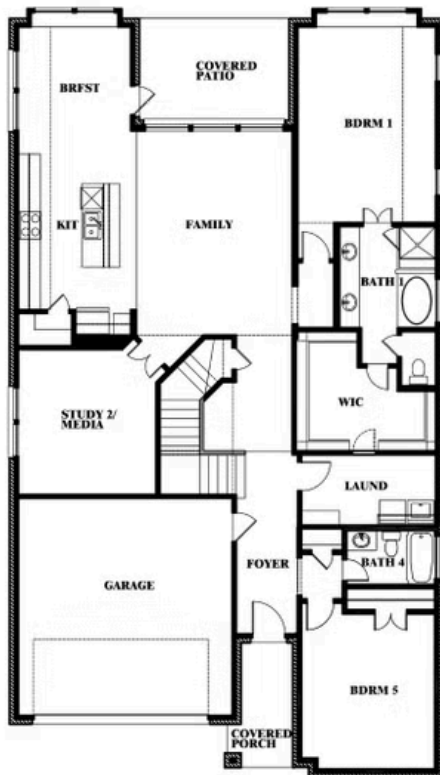

Rose

CLASSIC SERIES

HOMES FROM
\$570,990

COUNTRY LAKES CLASSIC 60

301 RIVER MEADOWS LANE, DENTON, TX 76226

3,359
SQUARE FEET

4
BEDROOMS

3.5
BATHROOMS

2
CAR GARAGE

ELEVATION A

ELEVATION AS

ELEVATION AS

ELEVATION B

ELEVATION B

ELEVATION C

ELEVATION C

ELEVATION D

ELEVATION D

Rose

ROSE FLOOR PLAN

COUNTRY LAKES CLASSIC 60
301 RIVER MEADOWS LANE, DENTON, TX 76226

Rose

This brochure is for general informational purposes and is to be used as a guide only. Changes may be made during the development process and floorplans, dimensions, fixtures, fittings, finishes and specifications are subject to change without notice. Window placement, balcony configuration, wardrobe sizes and living areas may vary slightly within each plan type. EQUAL HOUSING OPPORTUNITY

Rose

COUNTRY LAKES CLASSIC 60
301 RIVER MEADOWS LANE, DENTON, TX 76226

ROSE FLOOR PLAN WITH OPTIONAL BED & BATH AT STUDY

Rose
Opt. Bed & Bath at Study

This brochure is for general informational purposes and is to be used as a guide only. Changes may be made during the development process and floorplans, dimensions, fixtures, fittings, finishes and specifications are subject to change without notice. Window placement, balcony configuration, wardrobe sizes and living areas may vary slightly within each plan type. EQUAL HOUSING OPPORTUNITY