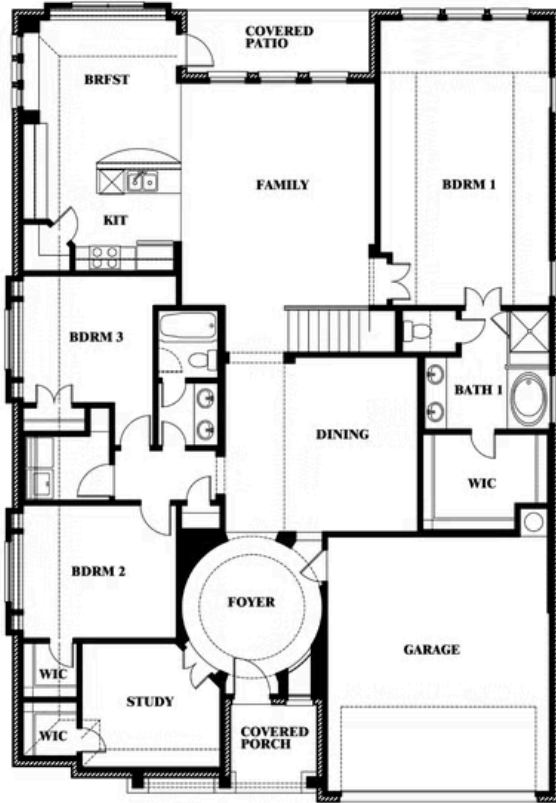

Carolina IV

HOMES FROM
\$592,990

CLASSIC SERIES

GLENWOOD MEADOWS

3017 CREEKHOLLOW COURT, DENTON, TX 76226

3,280
SQUARE FEET

4
BEDROOMS

3.0
BATHROOMS

2
CAR GARAGE

Document generated May 2, 2026. Prices, plans, square footage, features, amenities and materials are subject to change at any time without notice and vary among communities. Listed prices are for informational purposes only, are not binding, and do not create any contractual obligation(s). The price of any home is dependent on numerous factors, all of which are unique to a specific home, and is not guaranteed until specified in a binding contract. Pricing of elevations and additional optional beds/baths varies per plan. Some plans require a premium homesite. Renderings of homes are artist concepts and may not reflect exact colors and materials. Verify current tax rates & jurisdictions with the appropriate taxing authority.

Carolina IV

GLENWOOD MEADOWS

3017 CREEKHOLLOW COURT, DENTON, TX 76226

Carolina IV

This brochure is for general informational purposes and is to be used as a guide only. Changes may be made during the development process and floorplans, dimensions, fixtures, fittings, finishes and specifications are subject to change without notice. Window placement, balcony configuration, wardrobe sizes and living areas may vary slightly within each plan type. EQUAL HOUSING OPPORTUNITY