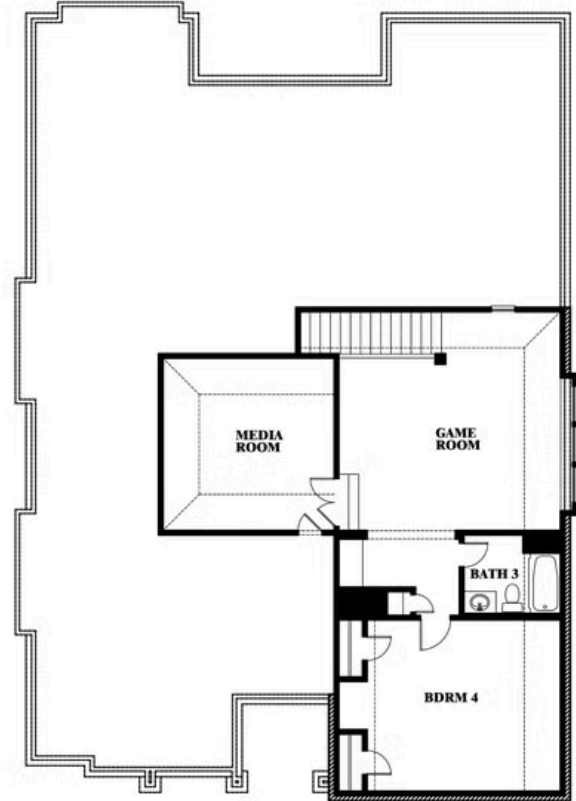

Carolina IV

HOMES FROM
\$592,990

CLASSIC SERIES

GLENWOOD MEADOWS

3017 CREEKHOLLOW COURT, DENTON, TX 76226

3,280
SQUARE FEET

4
BEDROOMS

3.0
BATHROOMS

Carolina IV

GLENWOOD MEADOWS

3017 CREEKHOLLOW COURT, DENTON, TX 76226

Carolina IV

This brochure is for general informational purposes and is to be used as a guide only. Changes may be made during the development process and floorplans, dimensions, fixtures, fittings, finishes and specifications are subject to change without notice. Window placement, balcony configuration, wardrobe sizes and living areas may vary slightly within each plan type. EQUAL HOUSING OPPORTUNITY