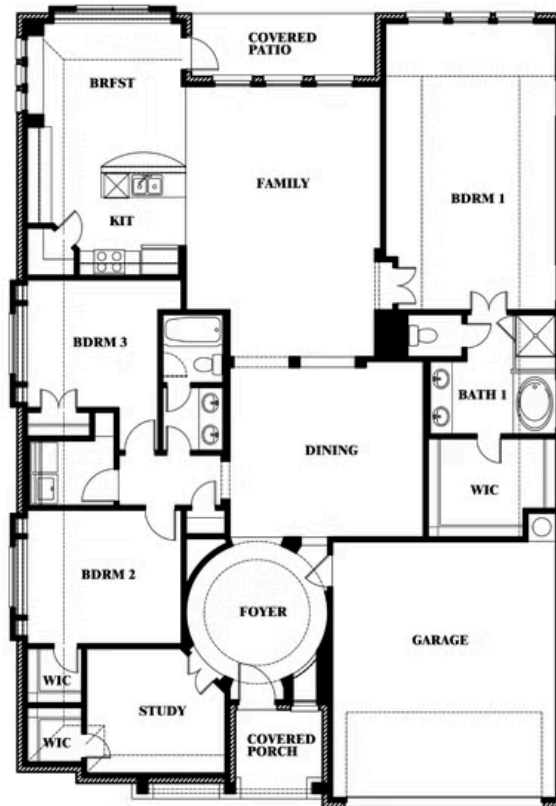

Carolina

GLENWOOD MEADOWS

3017 CREEKHOLLOW COURT, DENTON, TX 76226

Carolina

This brochure is for general informational purposes and is to be used as a guide only. Changes may be made during the development process and floorplans, dimensions, fixtures, fittings, finishes and specifications are subject to change without notice. Window placement, balcony configuration, wardrobe sizes and living areas may vary slightly within each plan type. EQUAL HOUSING OPPORTUNITY