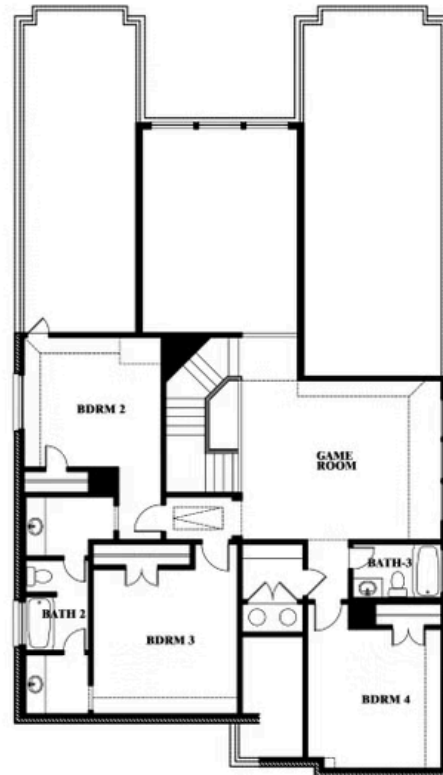

Rose

ROSE FLOOR PLAN

GLENWOOD MEADOWS

3017 CREEKHOLLOW COURT, DENTON, TX 76226

Rose

This brochure is for general informational purposes and is to be used as a guide only. Changes may be made during the development process and floorplans, dimensions, fixtures, fittings, finishes and specifications are subject to change without notice. Window placement, balcony configuration, wardrobe sizes and living areas may vary slightly within each plan type. EQUAL HOUSING OPPORTUNITY

Rose

GLENWOOD MEADOWS

3017 CREEKHOLLOW COURT, DENTON, TX 76226

ROSE FLOOR PLAN WITH OPTIONAL BED & BATH AT STUDY

Rose Opt. Bed & Bath at Study

This brochure is for general informational purposes and is to be used as a guide only. Changes may be made during the development process and floorplans, dimensions, fixtures, fittings, finishes and specifications are subject to change without notice. Window placement, balcony configuration, wardrobe sizes and living areas may vary slightly within each plan type. EQUAL HOUSING OPPORTUNITY