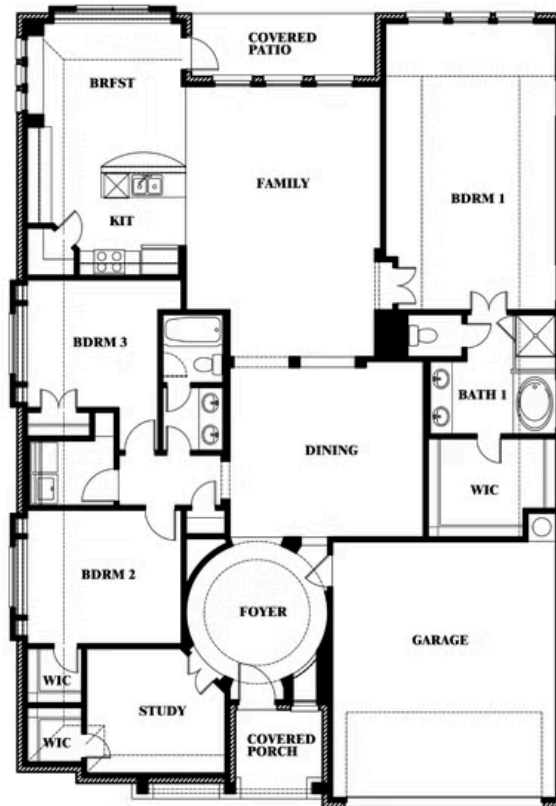

2
CAR GARAGE

ELEVATION C

ELEVATION A

ELEVATION AS

ELEVATION D

ELEVATION E

ELEVATION F

Document generated May 12, 2026. Prices, plans, square footage, features, amenities and materials are subject to change at any time without notice and vary among communities. Listed prices are for informational purposes only, are not binding, and do not create any contractual obligation(s). The price of any home is dependent on numerous factors, all of which are unique to a specific home, and is not guaranteed until specified in a binding contract. Pricing of elevations and additional optional beds/baths varies per plan. Some plans require a premium homesite. Renderings of homes are artist concepts and may not reflect exact colors and materials. Verify current tax rates & jurisdictions with the appropriate taxing authority.

Carolina

CREEKS OF HOMESTEAD

941 PALMER LANE, DESOTO, TX 75115

Carolina

This brochure is for general informational purposes and is to be used as a guide only. Changes may be made during the development process and floorplans, dimensions, fixtures, fittings, finishes and specifications are subject to change without notice. Window placement, balcony configuration, wardrobe sizes and living areas may vary slightly within each plan type. EQUAL HOUSING OPPORTUNITY