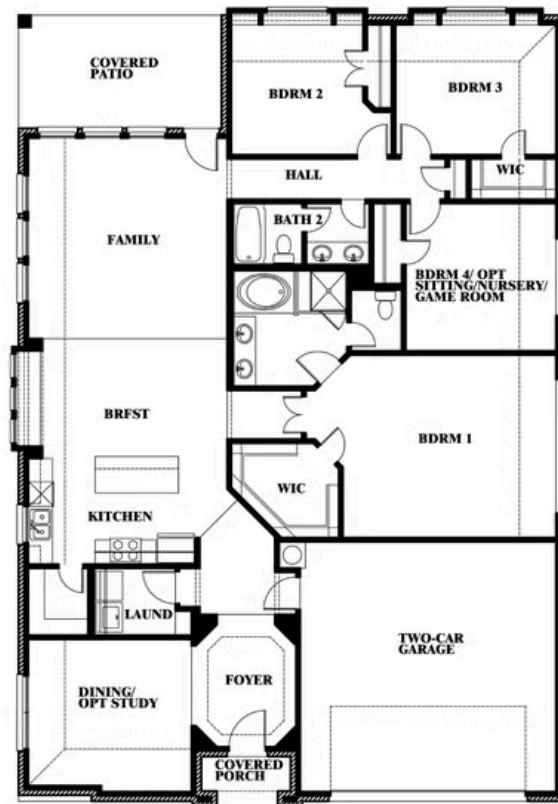

2
CAR GARAGE

ELEVATION A

ELEVATION B

ELEVATION B

ELEVATION C

ELEVATION C

Hawthorne

CREEKS OF HOMESTEAD

941 PALMER LANE, DESOTO, TX 75115

Hawthorne

This brochure is for general informational purposes and is to be used as a guide only. Changes may be made during the development process and floorplans, dimensions, fixtures, fittings, finishes and specifications are subject to change without notice. Window placement, balcony configuration, wardrobe sizes and living areas may vary slightly within each plan type. EQUAL HOUSING OPPORTUNITY