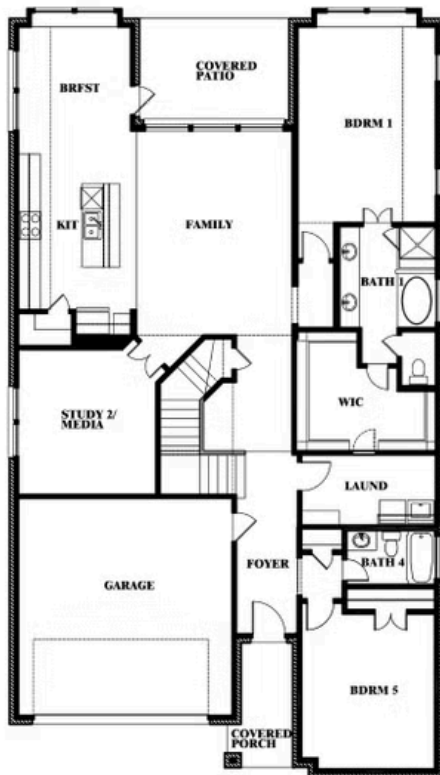

Rose

CLASSIC SERIES

HOMES FROM
\$496,990

DEVONSHIRE

1404 HOLMESFIELD DR, FORNEY, TX 75126

3,359
SQUARE FEET

4
BEDROOMS

3.5
BATHROOMS

ELEVATION D

ELEVATION D

Rose

ROSE FLOOR PLAN

DEVONSHIRE

1404 HOLMESFIELD DR, FORNEY, TX 75126

Rose

This brochure is for general informational purposes and is to be used as a guide only. Changes may be made during the development process and floorplans, dimensions, fixtures, fittings, finishes and specifications are subject to change without notice. Window placement, balcony configuration, wardrobe sizes and living areas may vary slightly within each plan type. EQUAL HOUSING OPPORTUNITY

Rose

DEVONSHIRE

1404 HOLMESFIELD DR, FORNEY, TX 75126

ROSE FLOOR PLAN WITH OPTIONAL BED & BATH AT STUDY

Rose Opt. Bed & Bath at Study

This brochure is for general informational purposes and is to be used as a guide only. Changes may be made during the development process and floorplans, dimensions, fixtures, fittings, finishes and specifications are subject to change without notice. Window placement, balcony configuration, wardrobe sizes and living areas may vary slightly within each plan type. EQUAL HOUSING OPPORTUNITY