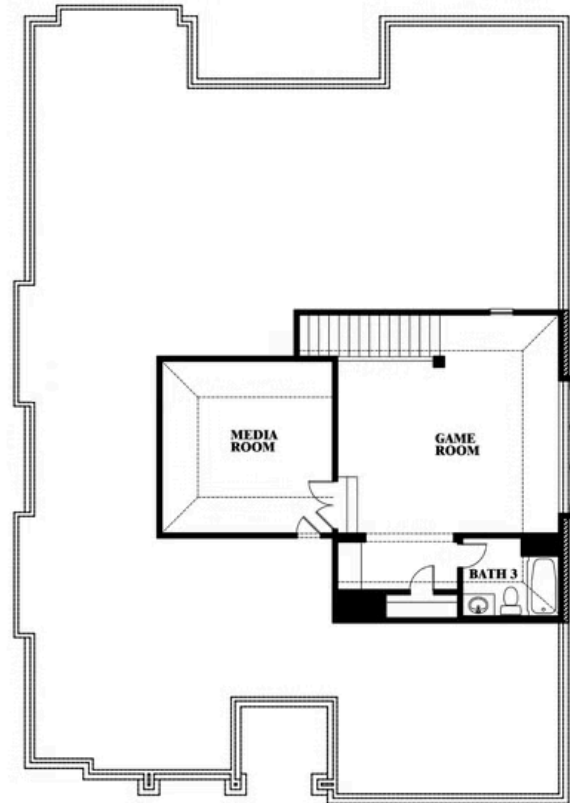

This brochure is for general informational purposes and is to be used as a guide only. Changes may be made during the development process and floorplans, dimensions, fixtures, fittings, finishes and specifications are subject to change without notice. Window placement, balcony configuration, wardrobe sizes and living areas may vary slightly within each plan type. EQUAL HOUSING OPPORTUNITY

Carolina II

HULEN TRAILS CLASSIC 50

10628 MOSS COVE DRIVE, FORT WORTH, TX 76036

Carolina II with Media Room

This brochure is for general informational purposes and is to be used as a guide only. Changes may be made during the development process and floorplans, dimensions, fixtures, fittings, finishes and specifications are subject to change without notice. Window placement, balcony configuration, wardrobe sizes and living areas may vary slightly within each plan type. EQUAL HOUSING OPPORTUNITY