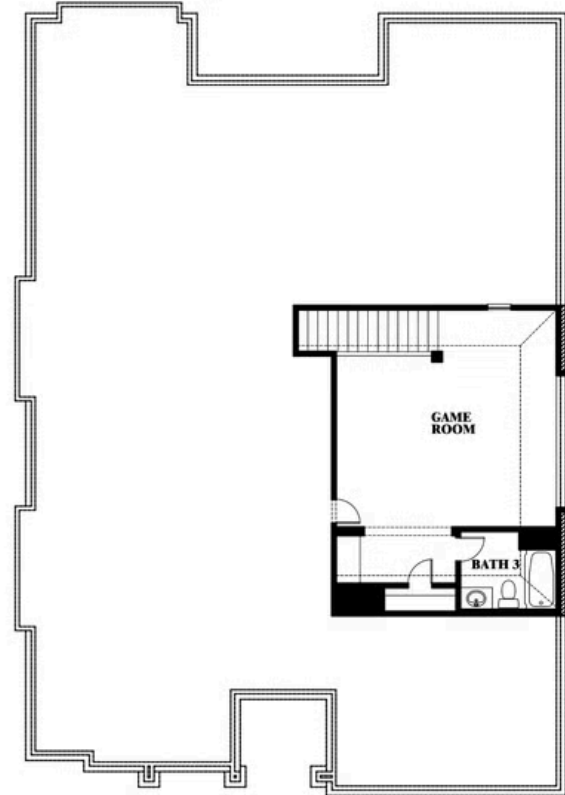

2
CAR GARAGE

ELEVATION D

ELEVATION A

ELEVATION A

ELEVATION AS

ELEVATION AS

ELEVATION C

ELEVATION C

ELEVATION E

ELEVATION E

ELEVATION F

ELEVATION F

Carolina II

HULEN TRAILS CLASSIC 50

10628 MOSS COVE DRIVE, FORT WORTH, TX 76036

Carolina II

This brochure is for general informational purposes and is to be used as a guide only. Changes may be made during the development process and floorplans, dimensions, fixtures, fittings, finishes and specifications are subject to change without notice. Window placement, balcony configuration, wardrobe sizes and living areas may vary slightly within each plan type. EQUAL HOUSING OPPORTUNITY