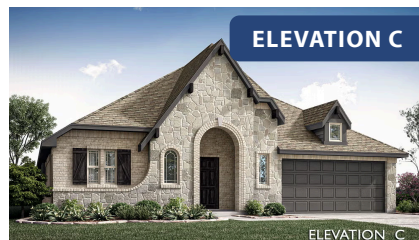

Hawthorne

HOMES FROM
\$411,990

CLASSIC SERIES

HULEN TRAILS CLASSIC 50

10628 MOSS COVE DRIVE, FORT WORTH, TX 76036

2,235
SQUARE FEET

4
BEDROOMS

2.0
BATHROOMS

2
CAR GARAGE

ELEVATION A

ELEVATION B

ELEVATION C

Hawthorne

HULEN TRAILS CLASSIC 50

10628 MOSS COVE DRIVE, FORT WORTH, TX 76036

Hawthorne