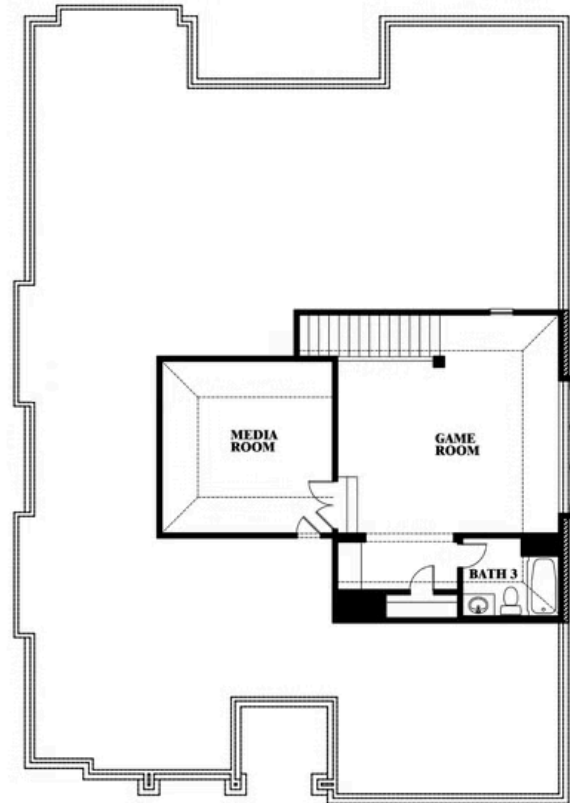

This brochure is for general informational purposes and is to be used as a guide only. Changes may be made during the development process and floorplans, dimensions, fixtures, fittings, finishes and specifications are subject to change without notice. Window placement, balcony configuration, wardrobe sizes and living areas may vary slightly within each plan type. EQUAL HOUSING OPPORTUNITY

Carolina II

HULEN TRAILS CLASSIC 60

10628 MOSS COVE DRIVE, FORT WORTH, TX 76036

Carolina II with Media Room

This brochure is for general informational purposes and is to be used as a guide only. Changes may be made during the development process and floorplans, dimensions, fixtures, fittings, finishes and specifications are subject to change without notice. Window placement, balcony configuration, wardrobe sizes and living areas may vary slightly within each plan type. EQUAL HOUSING OPPORTUNITY