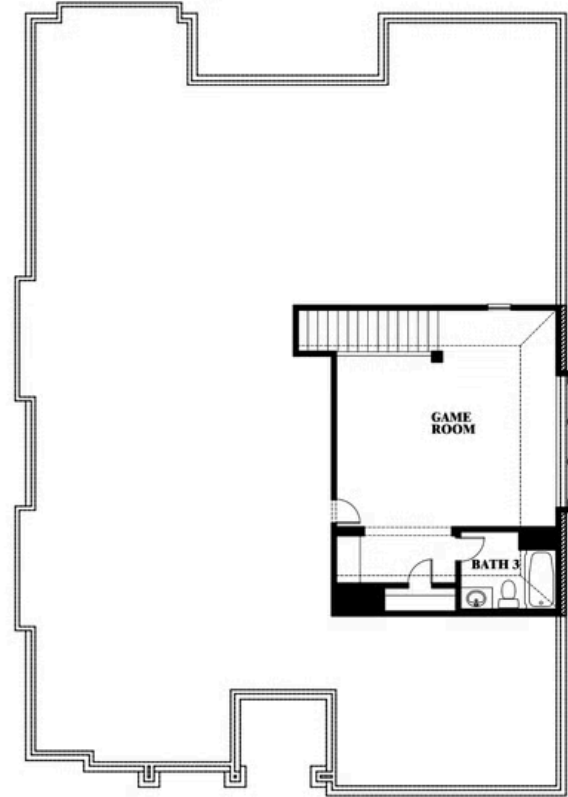

2
CAR GARAGE

ELEVATION D

ELEVATION A

ELEVATION A

ELEVATION AS

ELEVATION AS

ELEVATION C

ELEVATION C

ELEVATION E

ELEVATION E

ELEVATION F

ELEVATION F

Carolina II

HULEN TRAILS CLASSIC 60

10628 MOSS COVE DRIVE, FORT WORTH, TX 76036

Carolina II

This brochure is for general informational purposes and is to be used as a guide only. Changes may be made during the development process and floorplans, dimensions, fixtures, fittings, finishes and specifications are subject to change without notice. Window placement, balcony configuration, wardrobe sizes and living areas may vary slightly within each plan type. EQUAL HOUSING OPPORTUNITY