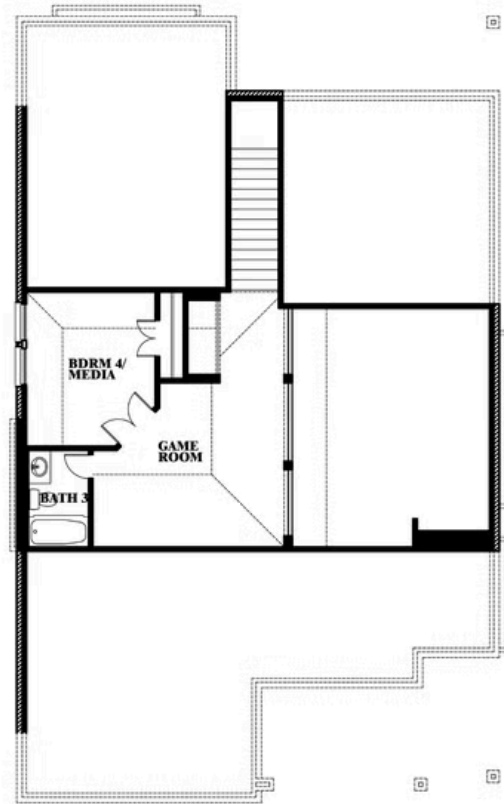

Dogwood III

HULEN TRAILS CLASSIC 60

10628 MOSS COVE DRIVE, FORT WORTH, TX 76036

Dogwood III

This brochure is for general informational purposes and is to be used as a guide only. Changes may be made during the development process and floorplans, dimensions, fixtures, fittings, finishes and specifications are subject to change without notice. Window placement, balcony configuration, wardrobe sizes and living areas may vary slightly within each plan type. EQUAL HOUSING OPPORTUNITY