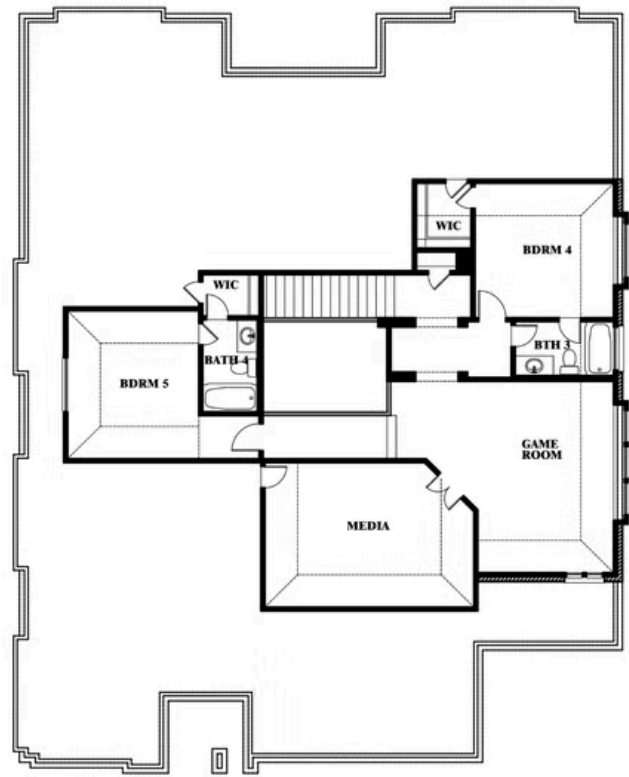

Primrose FE VI

HOMES FROM
\$604,990

CLASSIC SERIES

HULEN TRAILS CLASSIC 60

10628 MOSS COVE DRIVE, FORT WORTH, TX 76036

4,065
SQUARE FEET

5
BEDROOMS

4.5
BATHROOMS

3
CAR GARAGE

ELEVATION A

ELEVATION B

ELEVATION C

Primrose FE VI

HULEN TRAILS CLASSIC 60

10628 MOSS COVE DRIVE, FORT WORTH, TX 76036

Primrose FE VI

This brochure is for general informational purposes and is to be used as a guide only. Changes may be made during the development process and floorplans, dimensions, fixtures, fittings, finishes and specifications are subject to change without notice. Window placement, balcony configuration, wardrobe sizes and living areas may vary slightly within each plan type. EQUAL HOUSING OPPORTUNITY