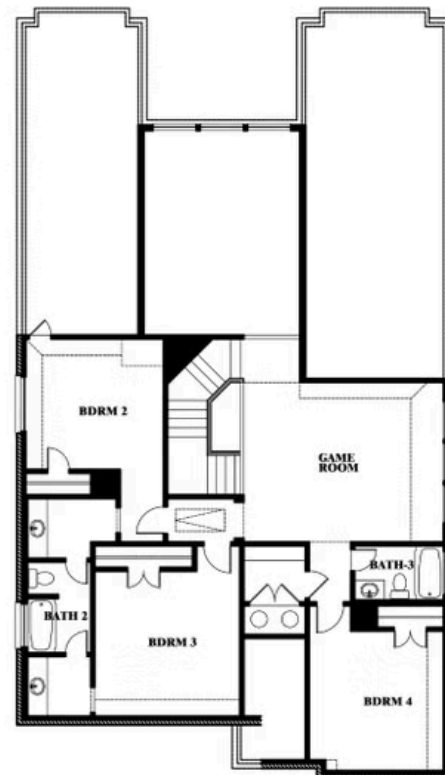

Rose

HULEN TRAILS CLASSIC 60

10628 MOSS COVE DRIVE, FORT WORTH, TX 76036

ROSE FLOOR PLAN WITH OPTIONAL BED & BATH AT STUDY

Rose Opt. Bed & Bath at Study

This brochure is for general informational purposes and is to be used as a guide only. Changes may be made during the development process and floorplans, dimensions, fixtures, fittings, finishes and specifications are subject to change without notice. Window placement, balcony configuration, wardrobe sizes and living areas may vary slightly within each plan type. EQUAL HOUSING OPPORTUNITY