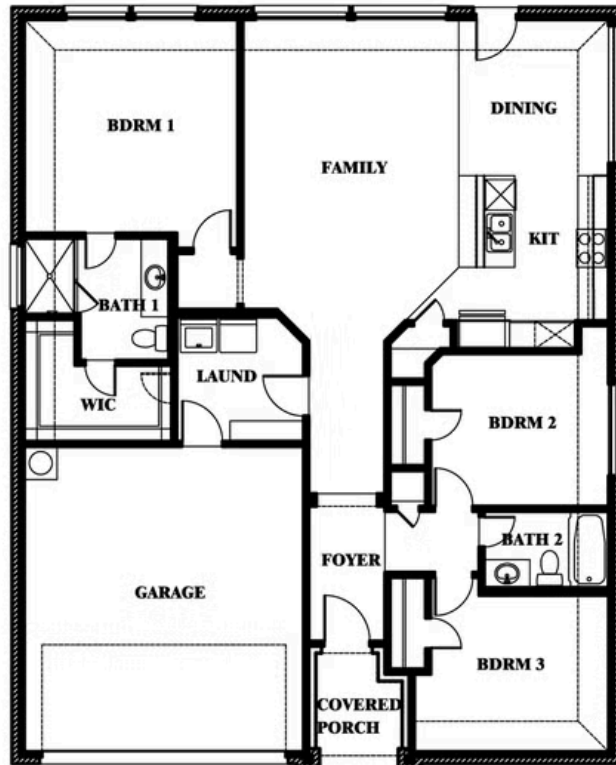

Laurel

HULEN TRAILS ELEMENTS

10628 MOSS COVE DRIVE, FORT WORTH, TX 76036

Laurel

This brochure is for general informational purposes and is to be used as a guide only. Changes may be made during the development process and floorplans, dimensions, fixtures, fittings, finishes and specifications are subject to change without notice. Window placement, balcony configuration, wardrobe sizes and living areas may vary slightly within each plan type. EQUAL HOUSING OPPORTUNITY