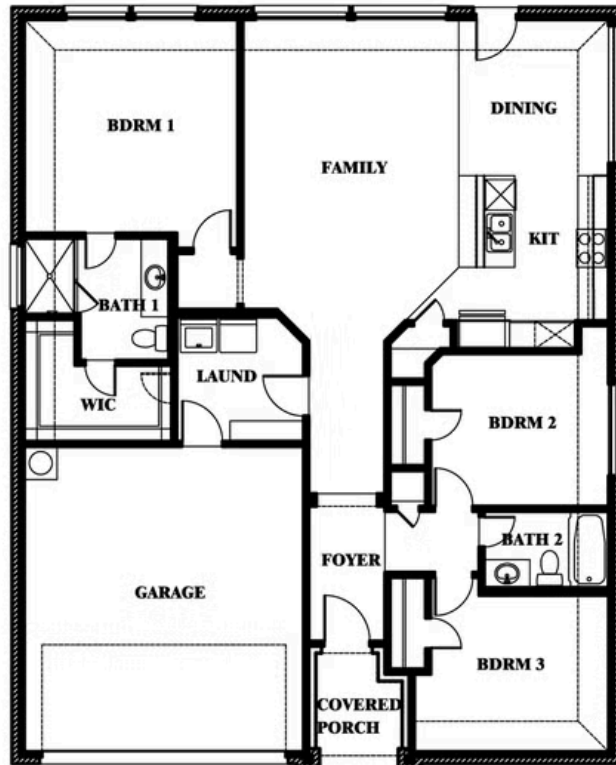

Laurel

ELEMENTS SERIES

HOMES FROM
\$329,990

HULEN TRAILS ELEMENTS

10628 MOSS COVE DRIVE, FORT WORTH, TX 76036

1,531
SQUARE FEET

3
BEDROOMS

2.0
BATHROOMS

2
CAR GARAGE

ELEVATION B

ELEVATION A

ELEVATION A

ELEVATION BS

ELEVATION BS

ELEVATION C

ELEVATION C

Laurel

HULEN TRAILS ELEMENTS

10628 MOSS COVE DRIVE, FORT WORTH, TX 76036

Laurel

This brochure is for general informational purposes and is to be used as a guide only. Changes may be made during the development process and floorplans, dimensions, fixtures, fittings, finishes and specifications are subject to change without notice. Window placement, balcony configuration, wardrobe sizes and living areas may vary slightly within each plan type. EQUAL HOUSING OPPORTUNITY