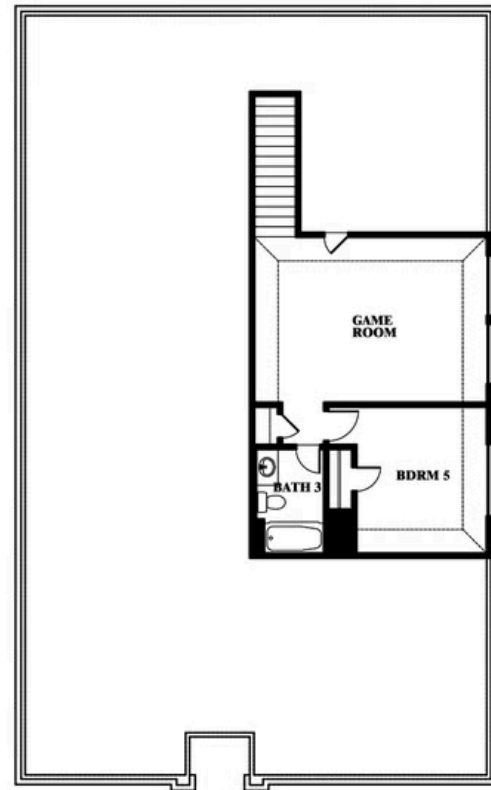

Redbud II

HOMES FROM
\$405,990

ELEMENTS SERIES

HULEN TRAILS ELEMENTS

10628 MOSS COVE DRIVE, FORT WORTH, TX 76036

2,681
SQUARE FEET

5
BEDROOMS

3.0
BATHROOMS

2
CAR GARAGE

Redbud II

HULEN TRAILS ELEMENTS

10628 MOSS COVE DRIVE, FORT WORTH, TX 76036

Redbud II

This brochure is for general informational purposes and is to be used as a guide only. Changes may be made during the development process and floorplans, dimensions, fixtures, fittings, finishes and specifications are subject to change without notice. Window placement, balcony configuration, wardrobe sizes and living areas may vary slightly within each plan type. EQUAL HOUSING OPPORTUNITY