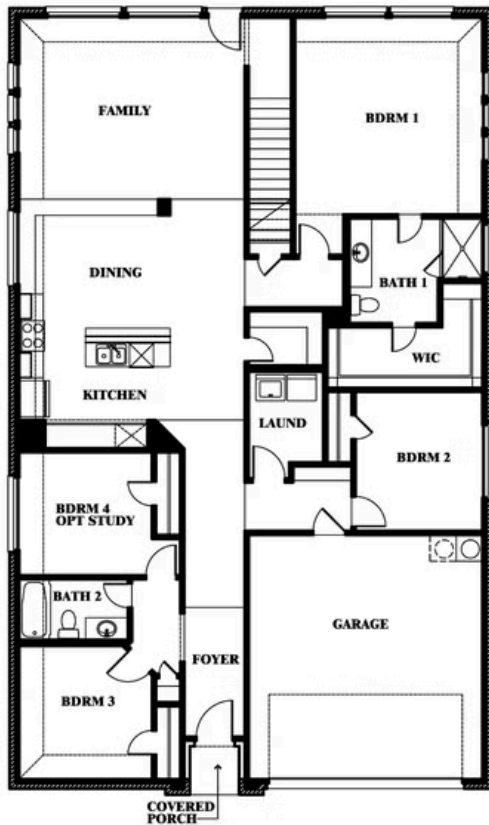

Redbud II

HULEN TRAILS ELEMENTS

10628 MOSS COVE DRIVE, FORT WORTH, TX 76036

Redbud II

This brochure is for general informational purposes and is to be used as a guide only. Changes may be made during the development process and floorplans, dimensions, fixtures, fittings, finishes and specifications are subject to change without notice. Window placement, balcony configuration, wardrobe sizes and living areas may vary slightly within each plan type. EQUAL HOUSING OPPORTUNITY