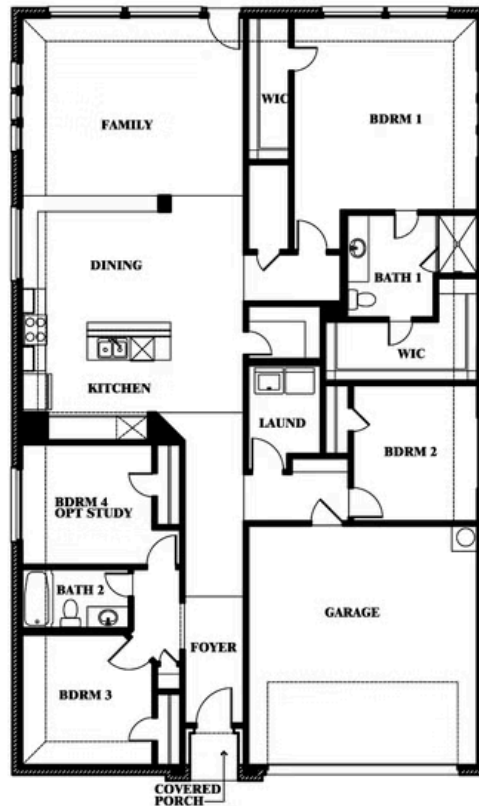

Redbud

HOMES FROM
\$359,990

ELEMENTS SERIES

HULEN TRAILS ELEMENTS

10628 MOSS COVE DRIVE, FORT WORTH, TX 76036

2,132
SQUARE FEET

4
BEDROOMS

2.0
BATHROOMS

2
CAR GARAGE

ELEVATION C

ELEVATION A

ELEVATION A

ELEVATION B

ELEVATION B

ELEVATION BS

ELEVATION BS

Redbud

HULEN TRAILS ELEMENTS

10628 MOSS COVE DRIVE, FORT WORTH, TX 76036

Redbud

This brochure is for general informational purposes and is to be used as a guide only. Changes may be made during the development process and floorplans, dimensions, fixtures, fittings, finishes and specifications are subject to change without notice. Window placement, balcony configuration, wardrobe sizes and living areas may vary slightly within each plan type. EQUAL HOUSING OPPORTUNITY