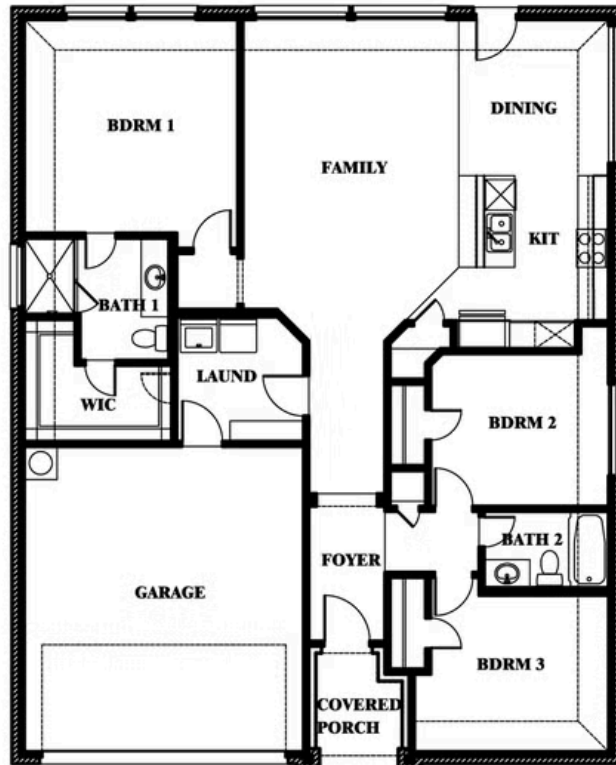

Laurel

HULEN TRAILS

10628 MOSS COVE DRIVE, FORT WORTH, TX 76036

Laurel

This brochure is for general informational purposes and is to be used as a guide only. Changes may be made during the development process and floorplans, dimensions, fixtures, fittings, finishes and specifications are subject to change without notice. Window placement, balcony configuration, wardrobe sizes and living areas may vary slightly within each plan type. EQUAL HOUSING OPPORTUNITY