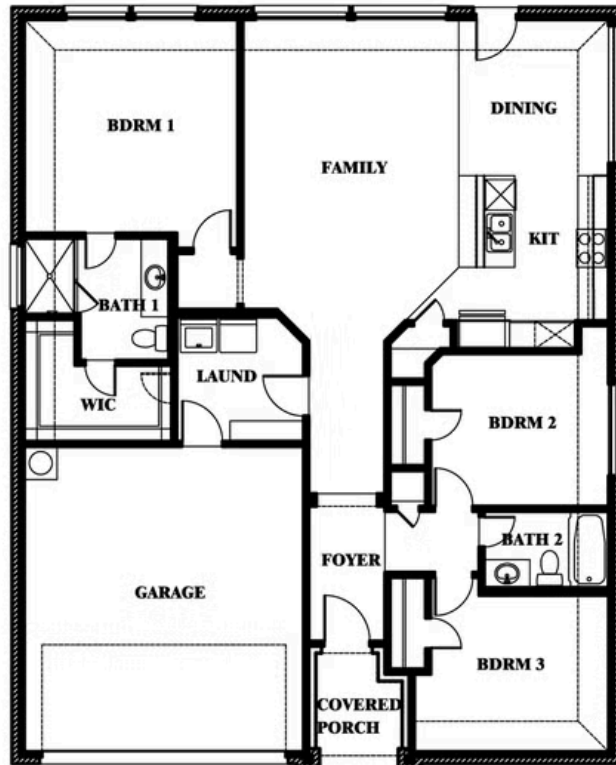

Laurel

ELEMENTS SERIES

HOMES FROM
\$329,990

HULEN TRAILS

10628 MOSS COVE DRIVE, FORT WORTH, TX 76036

1,531
SQUARE FEET

3
BEDROOMS

2.0
BATHROOMS

2
CAR GARAGE

ELEVATION B

ELEVATION A

ELEVATION A

ELEVATION BS

ELEVATION BS

ELEVATION C

ELEVATION C

Laurel

HULEN TRAILS

10628 MOSS COVE DRIVE, FORT WORTH, TX 76036

Laurel

This brochure is for general informational purposes and is to be used as a guide only. Changes may be made during the development process and floorplans, dimensions, fixtures, fittings, finishes and specifications are subject to change without notice. Window placement, balcony configuration, wardrobe sizes and living areas may vary slightly within each plan type. EQUAL HOUSING OPPORTUNITY