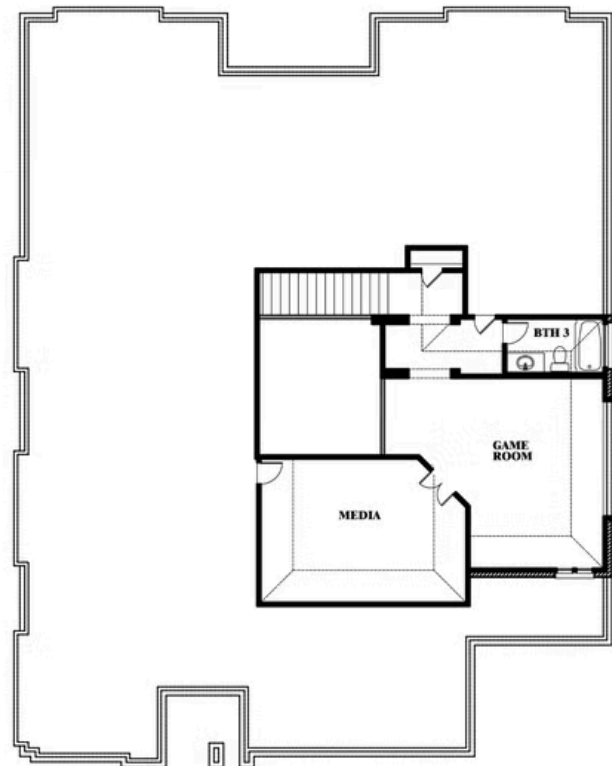

Primrose FE III

HOMES FROM
\$554,990

CLASSIC SERIES

HULEN TRAILS

10628 MOSS COVE DRIVE, FORT WORTH, TX 76036

3,525
SQUARE FEET

3
BEDROOMS

3.5
BATHROOMS

3
CAR GARAGE

Primrose FE III

HULEN TRAILS

10628 MOSS COVE DRIVE, FORT WORTH, TX 76036

Primrose FE III

This brochure is for general informational purposes and is to be used as a guide only. Changes may be made during the development process and floorplans, dimensions, fixtures, fittings, finishes and specifications are subject to change without notice. Window placement, balcony configuration, wardrobe sizes and living areas may vary slightly within each plan type. EQUAL HOUSING OPPORTUNITY