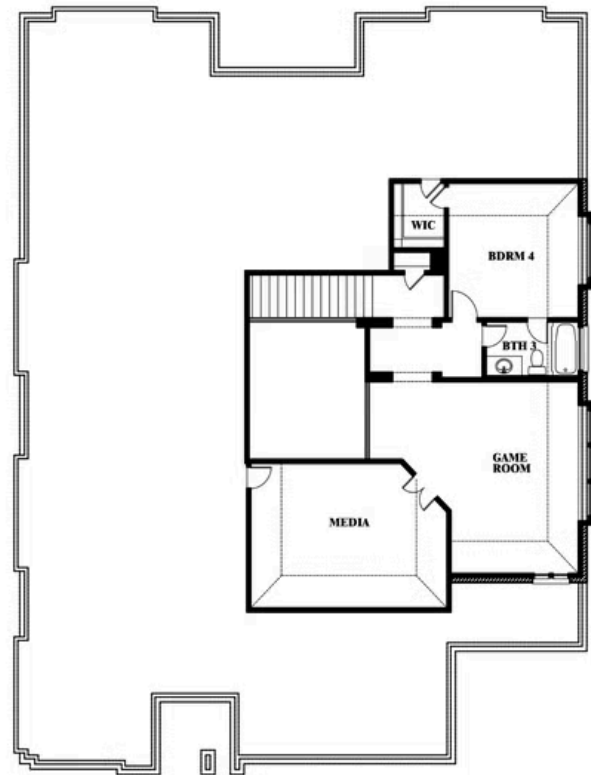

Primrose FE V

HOMES FROM
\$576,990

CLASSIC SERIES

HULEN TRAILS

10628 MOSS COVE DRIVE, FORT WORTH, TX 76036

3,733
SQUARE FEET

4
BEDROOMS

3.5
BATHROOMS

3
CAR GARAGE

ELEVATION A

ELEVATION B

ELEVATION B

ELEVATION C

ELEVATION C

Primrose FE V

HULEN TRAILS

10628 MOSS COVE DRIVE, FORT WORTH, TX 76036

Primrose FE V

This brochure is for general informational purposes and is to be used as a guide only. Changes may be made during the development process and floorplans, dimensions, fixtures, fittings, finishes and specifications are subject to change without notice. Window placement, balcony configuration, wardrobe sizes and living areas may vary slightly within each plan type. EQUAL HOUSING OPPORTUNITY