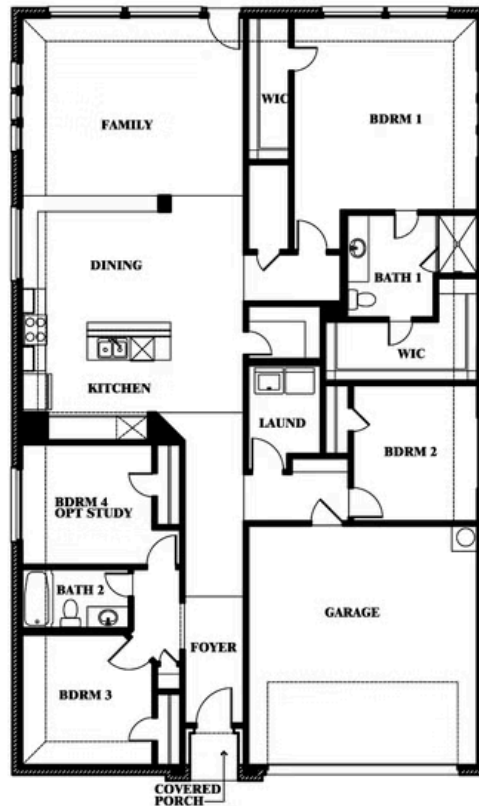

## HULEN TRAILS

10628 MOSS COVE DRIVE, FORT WORTH, TX 76036

**2,132**  
SQUARE FEET

**4**  
BEDROOMS

**2.0**  
BATHROOMS

**2**  
CAR GARAGE

**ELEVATION C**

**ELEVATION A**

ELEVATION A

**ELEVATION B**

ELEVATION B

**ELEVATION BS**

ELEVATION BS