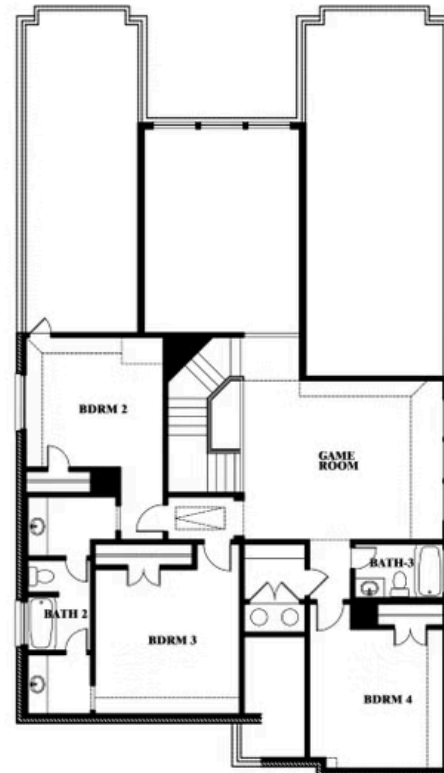

Rose

HULEN TRAILS

10628 MOSS COVE DRIVE, FORT WORTH, TX 76036

ROSE FLOOR PLAN WITH OPTIONAL BED & BATH AT STUDY

Rose

Opt. Bed & Bath at Study

This brochure is for general informational purposes and is to be used as a guide only. Changes may be made during the development process and floorplans, dimensions, fixtures, fittings, finishes and specifications are subject to change without notice. Window placement, balcony configuration, wardrobe sizes and living areas may vary slightly within each plan type. EQUAL HOUSING OPPORTUNITY