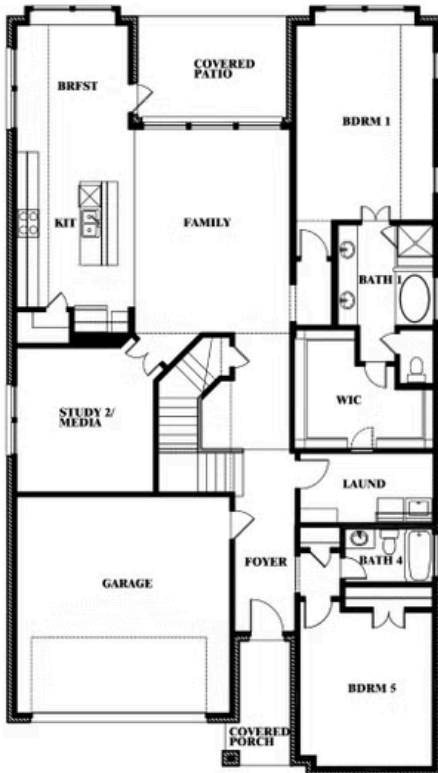

# Rose

**ROSE FLOOR PLAN**

## HULEN TRAILS

10628 MOSS COVE DRIVE, FORT WORTH, TX 76036

**ROSE FLOOR PLAN WITH OPTIONAL BED & BATH AT STUDY**

## Rose

Opt. Bed & Bath at Study

This brochure is for general informational purposes and is to be used as a guide only. Changes may be made during the development process and floorplans, dimensions, fixtures, fittings, finishes and specifications are subject to change without notice. Window placement, balcony configuration, wardrobe sizes and living areas may vary slightly within each plan type. EQUAL HOUSING OPPORTUNITY