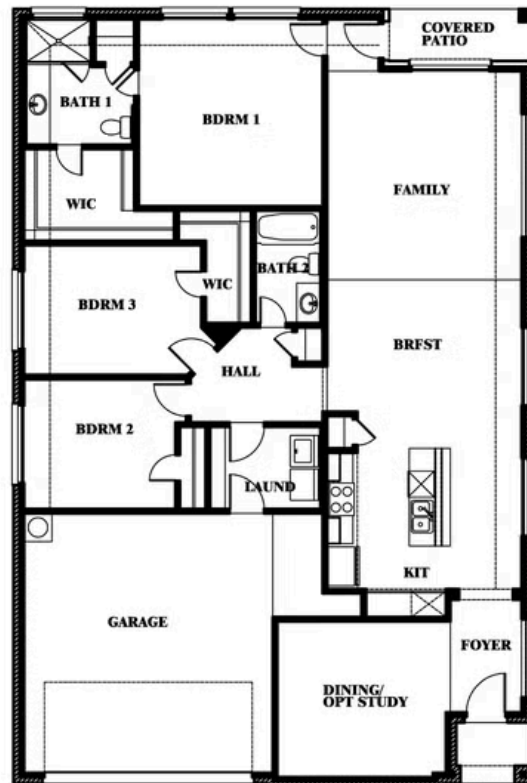

Willow

HOMES FROM
\$346,990

ELEMENTS SERIES

HULEN TRAILS

10628 MOSS COVE DRIVE, FORT WORTH, TX 76036

1,845
SQUARE FEET

3
BEDROOMS

2.0
BATHROOMS

Willow

HULEN TRAILS

10628 MOSS COVE DRIVE, FORT WORTH, TX 76036

Willow

This brochure is for general informational purposes and is to be used as a guide only. Changes may be made during the development process and floorplans, dimensions, fixtures, fittings, finishes and specifications are subject to change without notice. Window placement, balcony configuration, wardrobe sizes and living areas may vary slightly within each plan type. EQUAL HOUSING OPPORTUNITY