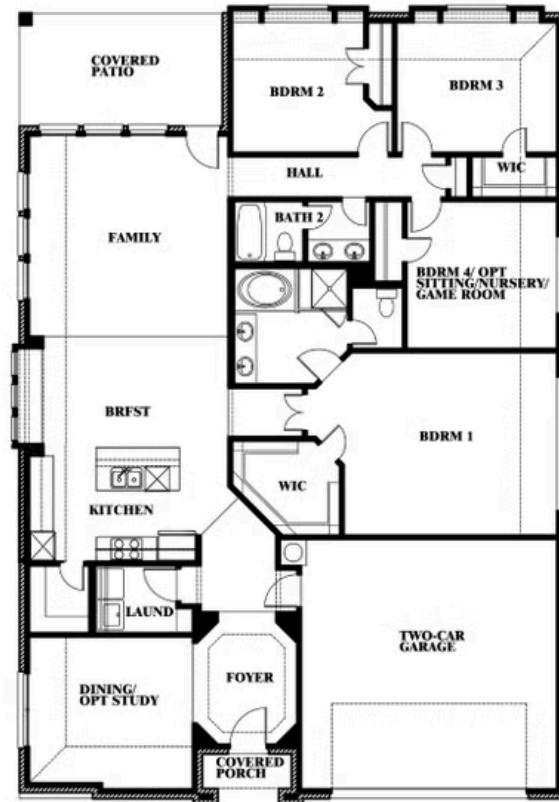

2.5
CAR GARAGE

ELEVATION A

ELEVATION B

ELEVATION B

ELEVATION C

ELEVATION C

Hawthorne

HAMPTON PARK

3205 ROSEWOOD DRIVE, GLENN HEIGHTS, TX 75154

Hawthorne

This brochure is for general informational purposes and is to be used as a guide only. Changes may be made during the development process and floorplans, dimensions, fixtures, fittings, finishes and specifications are subject to change without notice. Window placement, balcony configuration, wardrobe sizes and living areas may vary slightly within each plan type. EQUAL HOUSING OPPORTUNITY

Hawthorne

HAMPTON PARK

3205 ROSEWOOD DRIVE, GLENN HEIGHTS, TX 75154

Hawthorne Opt. Deluxe Kitchen

This brochure is for general informational purposes and is to be used as a guide only. Changes may be made during the development process and floorplans, dimensions, fixtures, fittings, finishes and specifications are subject to change without notice. Window placement, balcony configuration, wardrobe sizes and living areas may vary slightly within each plan type. EQUAL HOUSING OPPORTUNITY