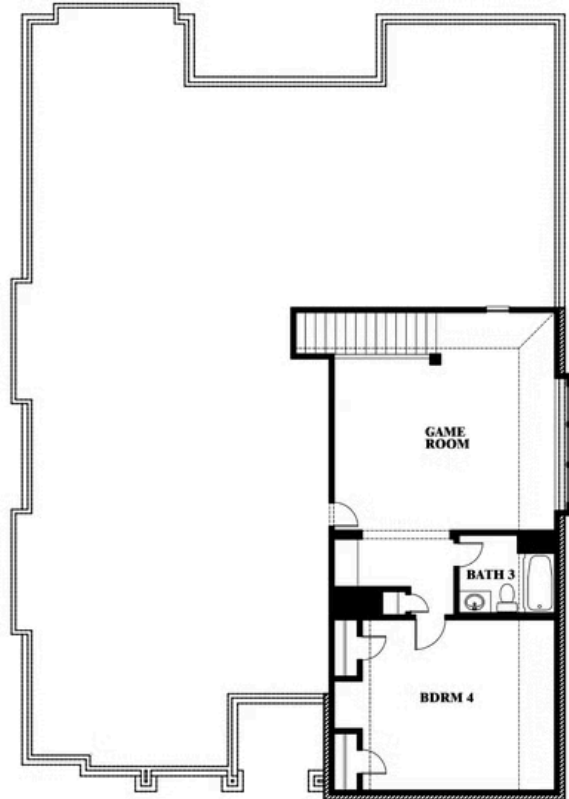

2.5
CAR GARAGE

ELEVATION AS

ELEVATION A

ELEVATION A

ELEVATION C

ELEVATION C

ELEVATION D

ELEVATION D

Carolina III

MAPLEWOOD

1940 SILVERLEAF DRIVE, GLENN HEIGHTS, TX 75154

Carolina III

This brochure is for general informational purposes and is to be used as a guide only. Changes may be made during the development process and floorplans, dimensions, fixtures, fittings, finishes and specifications are subject to change without notice. Window placement, balcony configuration, wardrobe sizes and living areas may vary slightly within each plan type. EQUAL HOUSING OPPORTUNITY