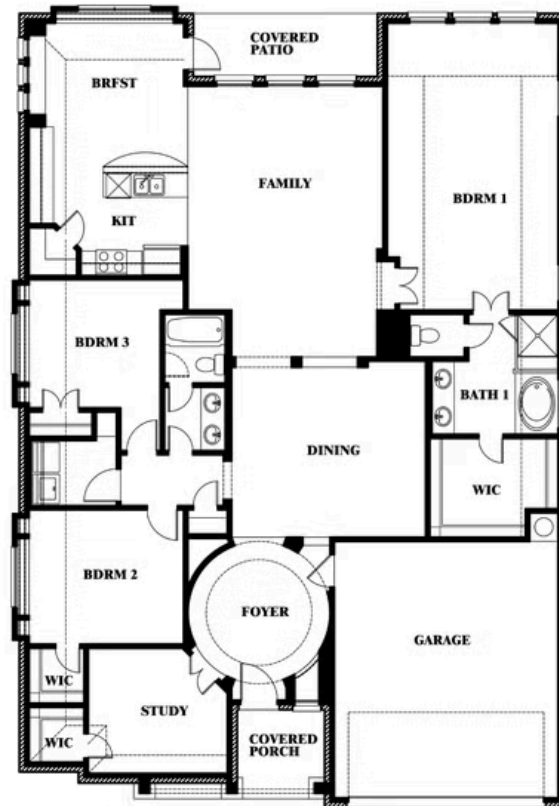

2.5
CAR GARAGE

ELEVATION C

ELEVATION A

ELEVATION A

ELEVATION AS

ELEVATION AS

ELEVATION D

ELEVATION D

Carolina

MAPLEWOOD

1940 SILVERLEAF DRIVE, GLENN HEIGHTS, TX 75154

Carolina

This brochure is for general informational purposes and is to be used as a guide only. Changes may be made during the development process and floorplans, dimensions, fixtures, fittings, finishes and specifications are subject to change without notice. Window placement, balcony configuration, wardrobe sizes and living areas may vary slightly within each plan type. EQUAL HOUSING OPPORTUNITY