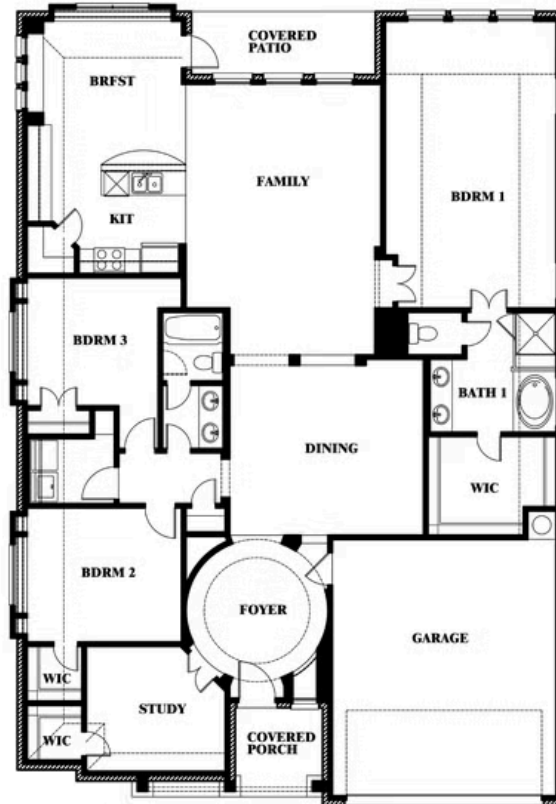

2.5
CAR GARAGE

ELEVATION C

ELEVATION A

ELEVATION A

ELEVATION AS

ELEVATION AS

ELEVATION D

ELEVATION D

Carolina

MAPLEWOOD

1940 SILVERLEAF DRIVE, GLENN HEIGHTS, TX 75154

Carolina

This brochure is for general informational purposes and is to be used as a guide only. Changes may be made during the development process and floorplans, dimensions, fixtures, fittings, finishes and specifications are subject to change without notice. Window placement, balcony configuration, wardrobe sizes and living areas may vary slightly within each plan type. EQUAL HOUSING OPPORTUNITY