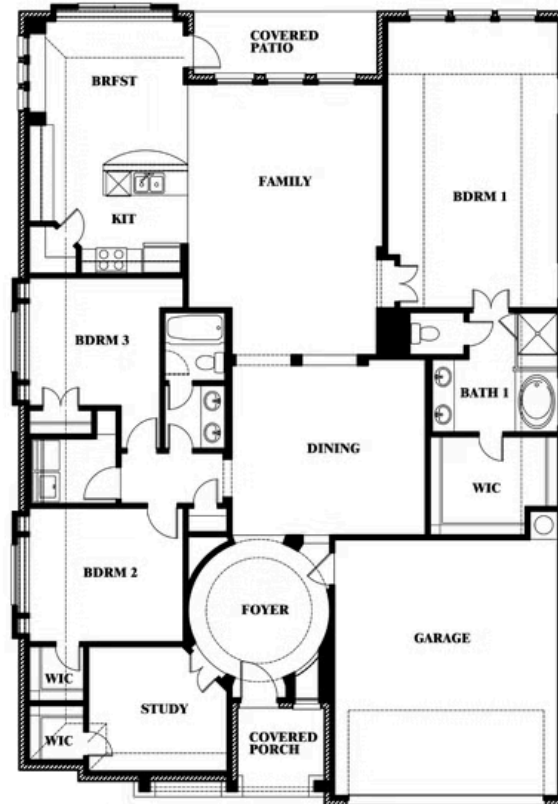

2.5
CAR GARAGE

Document generated Jul 2, 2026. Prices, plans, square footage, features, amenities and materials are subject to change at any time without notice and vary among communities. Listed prices are for informational purposes only, are not binding, and do not create any contractual obligation(s). The price of any home is dependent on numerous factors, all of which are unique to a specific home, and is not guaranteed until specified in a binding contract. Pricing of elevations and additional optional beds/baths varies per plan. Some plans require a premium homesite. Renderings of homes are artist concepts and may not reflect exact colors and materials. Verify current tax rates & jurisdictions with the appropriate taxing authority.

Carolina

MAPLEWOOD

1940 SILVERLEAF DRIVE, GLENN HEIGHTS, TX 75154

Carolina

This brochure is for general informational purposes and is to be used as a guide only. Changes may be made during the development process and floorplans, dimensions, fixtures, fittings, finishes and specifications are subject to change without notice. Window placement, balcony configuration, wardrobe sizes and living areas may vary slightly within each plan type. EQUAL HOUSING OPPORTUNITY