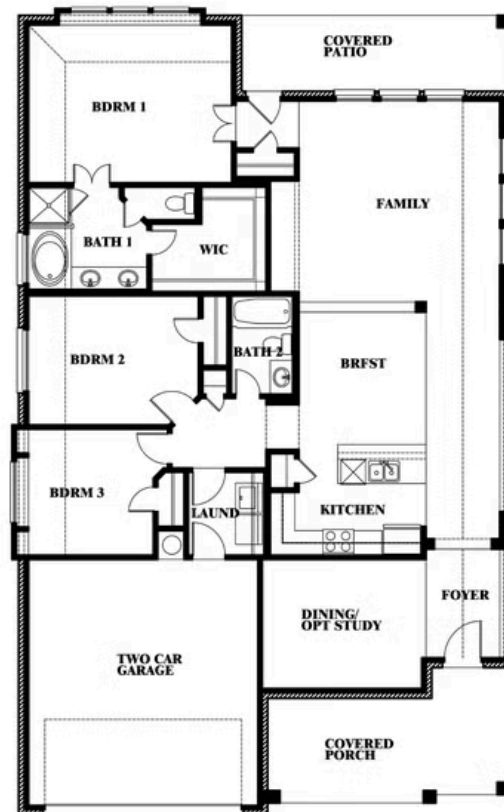

Dogwood

CLASSIC SERIES

HOMES FROM
\$389,990

MAPLEWOOD

1940 SILVERLEAF DRIVE, GLENN HEIGHTS, TX 75154

1,840
SQUARE FEET

3
BEDROOMS

2.0
BATHROOMS

2.5
CAR GARAGE

Dogwood

MAPLEWOOD

1940 SILVERLEAF DRIVE, GLENN HEIGHTS, TX 75154

Dogwood

This brochure is for general informational purposes and is to be used as a guide only. Changes may be made during the development process and floorplans, dimensions, fixtures, fittings, finishes and specifications are subject to change without notice. Window placement, balcony configuration, wardrobe sizes and living areas may vary slightly within each plan type. EQUAL HOUSING OPPORTUNITY