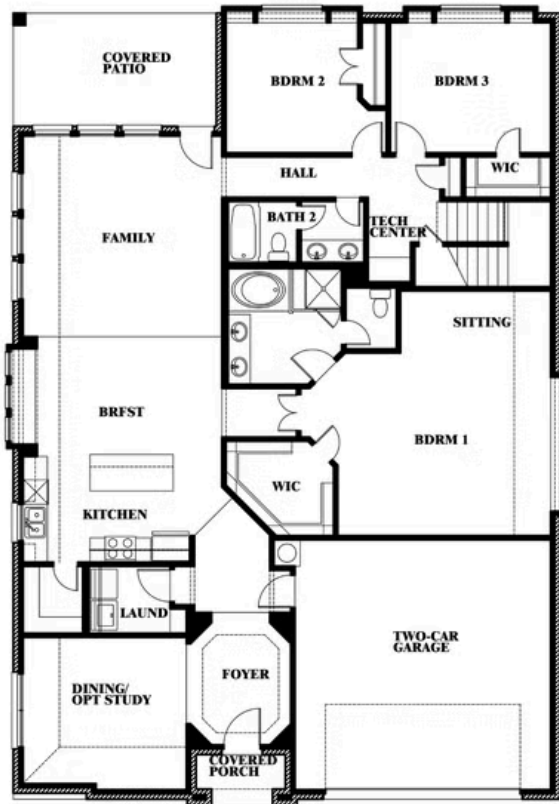

Hawthorne II

MAPLEWOOD

1940 SILVERLEAF DRIVE, GLENN HEIGHTS, TX 75154

Hawthorne II

This brochure is for general informational purposes and is to be used as a guide only. Changes may be made during the development process and floorplans, dimensions, fixtures, fittings, finishes and specifications are subject to change without notice. Window placement, balcony configuration, wardrobe sizes and living areas may vary slightly within each plan type. EQUAL HOUSING OPPORTUNITY