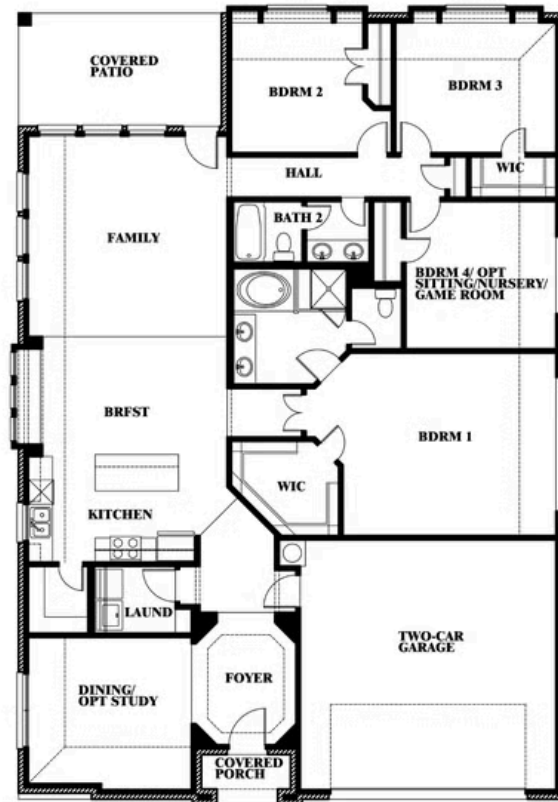

Hawthorne

MAPLEWOOD

1940 SILVERLEAF DRIVE, GLENN HEIGHTS, TX 75154

Hawthorne

This brochure is for general informational purposes and is to be used as a guide only. Changes may be made during the development process and floorplans, dimensions, fixtures, fittings, finishes and specifications are subject to change without notice. Window placement, balcony configuration, wardrobe sizes and living areas may vary slightly within each plan type. EQUAL HOUSING OPPORTUNITY