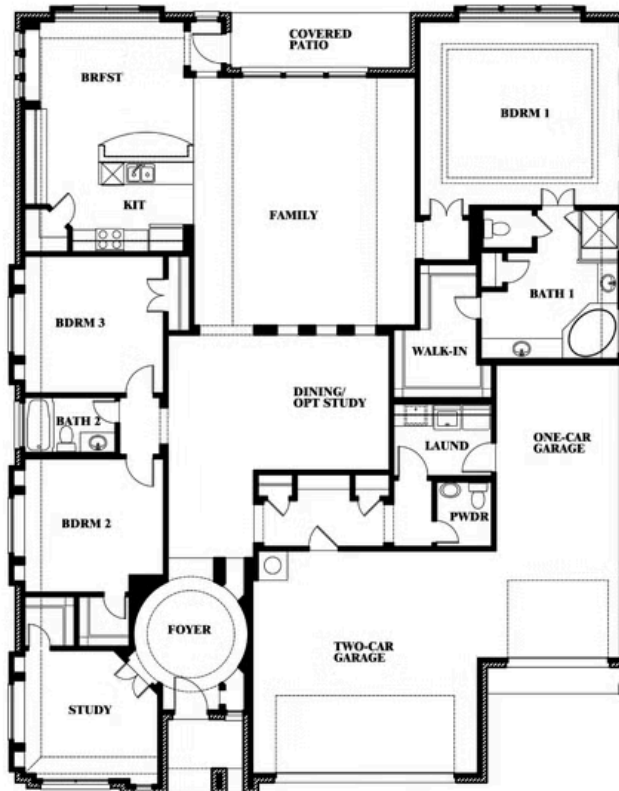

3
CAR GARAGE

Document generated May 21, 2025. Prices, plans, square footage, features and materials are subject to change at any time without notice and vary among communities. Listed prices are for informational purposes only, are not binding, and do not create any contractual obligation(s). The price of any home is dependent on numerous factors, all of which are unique to a specific home, and is not guaranteed until specified in a binding contract. Pricing of elevations and additional optional beds/baths vary per plan. Some plans require a premium homesite. Please ask the Community Manager for details. Renderings of homes are artist concepts and may not reflect exact colors and materials.

Primrose FE

MAPLEWOOD

1940 SILVERLEAF DRIVE, GLENN HEIGHTS, TX 75154

Primrose FE

This brochure is for general informational purposes and is to be used as a guide only. Changes may be made during the development process and floorplans, dimensions, fixtures, fittings, finishes and specifications are subject to change without notice. Window placement, balcony configuration, wardrobe sizes and living areas may vary slightly within each plan type. EQUAL HOUSING OPPORTUNITY