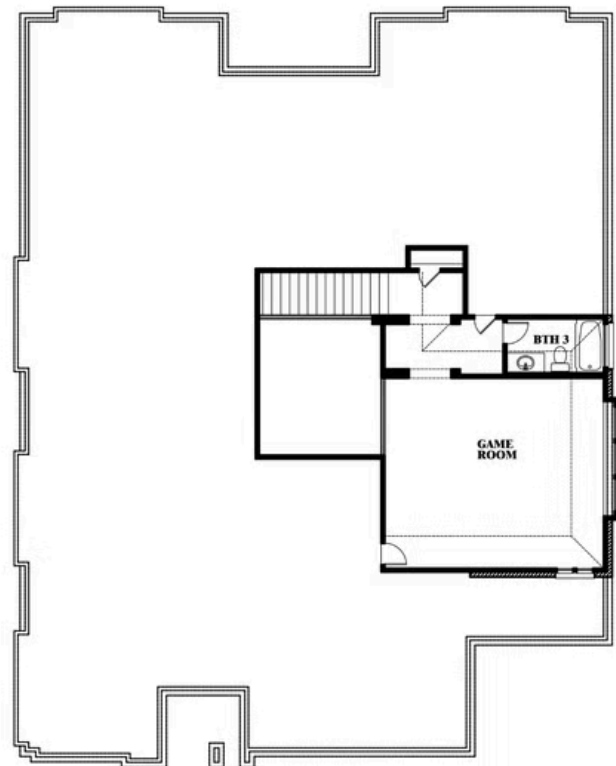

Primrose FE II

HOMES FROM
\$533,990

CLASSIC SERIES

MAPLEWOOD

1940 SILVERLEAF DRIVE, GLENN HEIGHTS, TX 75154

3,336
SQUARE FEET

3
BEDROOMS

3.5
BATHROOMS

3
CAR GARAGE

Primrose FE II

MAPLEWOOD

1940 SILVERLEAF DRIVE, GLENN HEIGHTS, TX 75154

Primrose FE II

This brochure is for general informational purposes and is to be used as a guide only. Changes may be made during the development process and floorplans, dimensions, fixtures, fittings, finishes and specifications are subject to change without notice. Window placement, balcony configuration, wardrobe sizes and living areas may vary slightly within each plan type. EQUAL HOUSING OPPORTUNITY