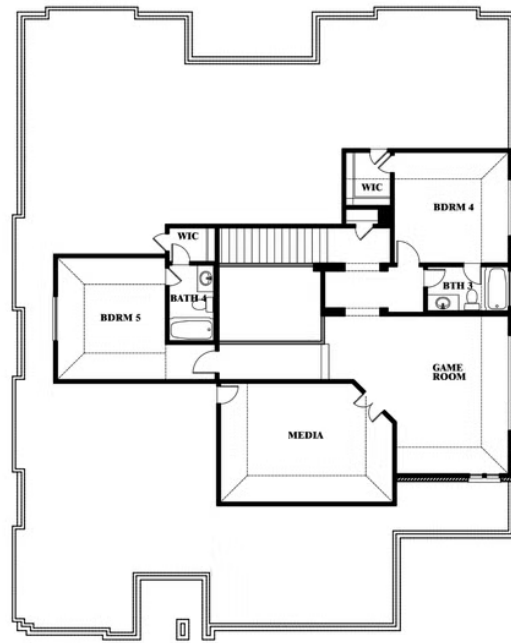

Primrose FE VI

COYOTE CROSSING

12524 YELLOWSTONE STREET, GODLEY, TX 76044

Primrose FE VI