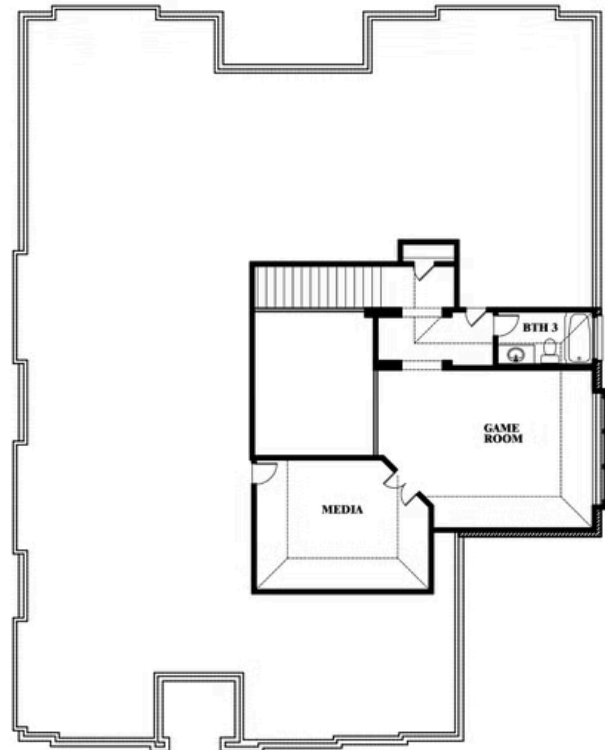

Primrose III

COYOTE CROSSING

12524 YELLOWSTONE STREET, GODLEY, TX 76044

Primrose III

This brochure is for general informational purposes and is to be used as a guide only. Changes may be made during the development process and floorplans, dimensions, fixtures, fittings, finishes and specifications are subject to change without notice. Window placement, balcony configuration, wardrobe sizes and living areas may vary slightly within each plan type. EQUAL HOUSING OPPORTUNITY

Document generated May 21, 2025. Prices, plans, square footage, features and materials are subject to change at any time without notice and vary among communities. Listed prices are for informational purposes only, are not binding, and do not create any contractual obligation(s). The price of any home is dependent on numerous factors, all of which are unique to a specific home, and is not guaranteed until specified in a binding contract. Pricing of elevations and additional optional beds/baths vary per plan. Some plans require a premium homesite. Please ask the Community Manager for details. Renderings of homes are artist concepts and may not reflect exact colors and materials.