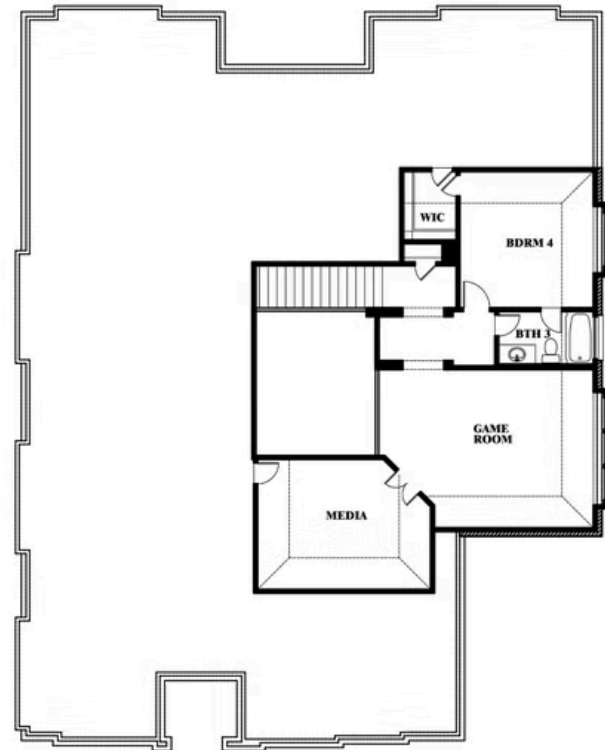

Primrose V

HOMES FROM
\$614,990

CLASSIC SERIES

COYOTE CROSSING

12524 YELLOWSTONE STREET, GODLEY, TX 76044

3,700
SQUARE FEET

4
BEDROOMS

3.5
BATHROOMS

3
CAR GARAGE

Primrose V

COYOTE CROSSING

12524 YELLOWSTONE STREET, GODLEY, TX 76044

Primrose V

This brochure is for general informational purposes and is to be used as a guide only. Changes may be made during the development process and floorplans, dimensions, fixtures, fittings, finishes and specifications are subject to change without notice. Window placement, balcony configuration, wardrobe sizes and living areas may vary slightly within each plan type. EQUAL HOUSING OPPORTUNITY