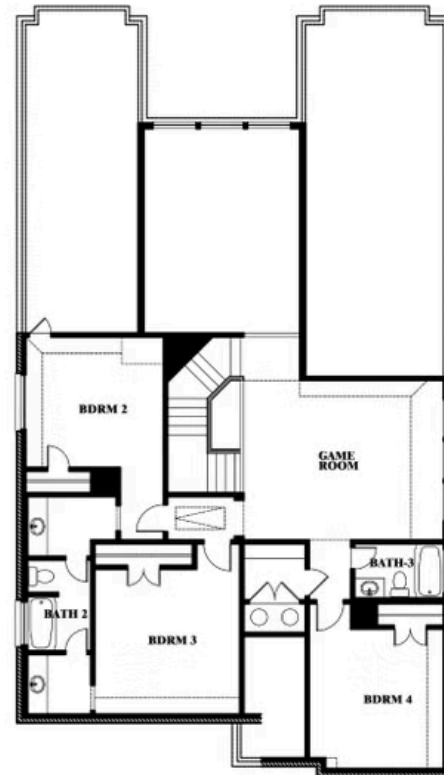

ELEVATION D

ELEVATION D

Rose

ROSE FLOOR PLAN

COYOTE CROSSING

12524 YELLOWSTONE STREET, GODLEY, TX 76044

Rose

This brochure is for general informational purposes and is to be used as a guide only. Changes may be made during the development process and floorplans, dimensions, fixtures, fittings, finishes and specifications are subject to change without notice. Window placement, balcony configuration, wardrobe sizes and living areas may vary slightly within each plan type. EQUAL HOUSING OPPORTUNITY

Rose

COYOTE CROSSING

12524 YELLOWSTONE STREET, GODLEY, TX 76044

ROSE FLOOR PLAN WITH OPTIONAL BED & BATH AT STUDY

Rose Opt. Bed & Bath at Study

This brochure is for general informational purposes and is to be used as a guide only. Changes may be made during the development process and floorplans, dimensions, fixtures, fittings, finishes and specifications are subject to change without notice. Window placement, balcony configuration, wardrobe sizes and living areas may vary slightly within each plan type. EQUAL HOUSING OPPORTUNITY