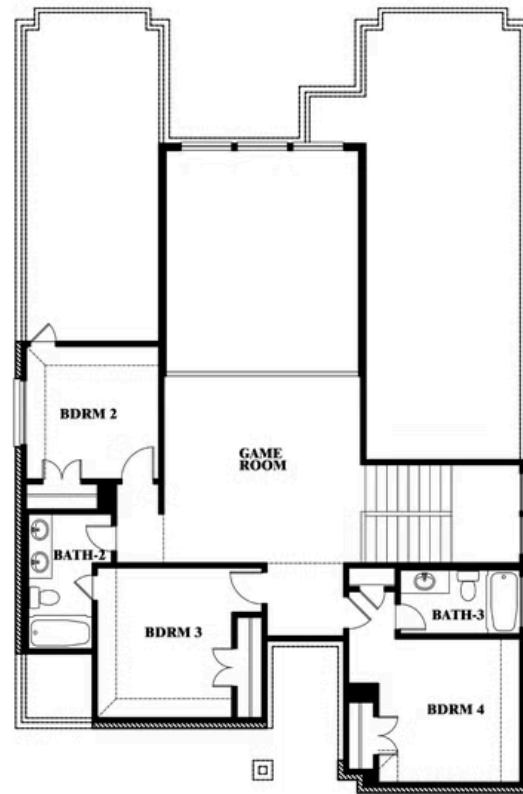

2
CAR GARAGE

Violet III

VIOLET III FLOOR PLAN

COYOTE CROSSING

12524 YELLOWSTONE STREET, GODLEY, TX 76044

Violet III

This brochure is for general informational purposes and is to be used as a guide only. Changes may be made during the development process and floorplans, dimensions, fixtures, fittings, finishes and specifications are subject to change without notice. Window placement, balcony configuration, wardrobe sizes and living areas may vary slightly within each plan type. EQUAL HOUSING OPPORTUNITY

Violet III

COYOTE CROSSING

12524 YELLOWSTONE STREET, GODLEY, TX 76044

VIOLET III FLOOR PLAN WITH BEDROOM AT STUDY

Violet III Opt. Bed 5 & Bath 4 at Study

This brochure is for general informational purposes and is to be used as a guide only. Changes may be made during the development process and floorplans, dimensions, fixtures, fittings, finishes and specifications are subject to change without notice. Window placement, balcony configuration, wardrobe sizes and living areas may vary slightly within each plan type. EQUAL HOUSING OPPORTUNITY