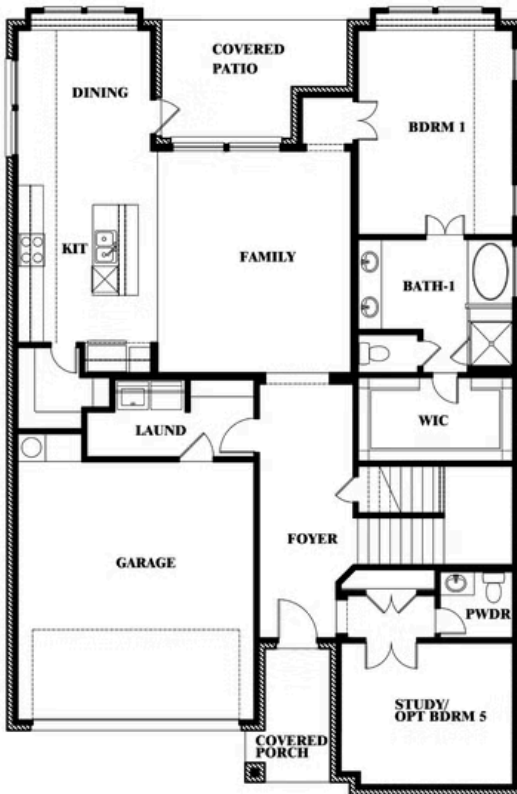

Violet III

HOMES FROM
\$518,990

CLASSIC SERIES

COYOTE CROSSING

12524 YELLOWSTONE STREET, GODLEY, TX 76044

2,628
SQUARE FEET

4
BEDROOMS

3.5
BATHROOMS

2
CAR GARAGE

Violet III

VIOLET III FLOOR PLAN

COYOTE CROSSING

12524 YELLOWSTONE STREET, GODLEY, TX 76044

Violet III

This brochure is for general informational purposes and is to be used as a guide only. Changes may be made during the development process and floorplans, dimensions, fixtures, fittings, finishes and specifications are subject to change without notice. Window placement, balcony configuration, wardrobe sizes and living areas may vary slightly within each plan type. EQUAL HOUSING OPPORTUNITY

Violet III

COYOTE CROSSING

12524 YELLOWSTONE STREET, GODLEY, TX 76044

VIOLET III FLOOR PLAN WITH BEDROOM AT STUDY

Violet III Opt. Bed 5 & Bath 4 at Study

This brochure is for general informational purposes and is to be used as a guide only. Changes may be made during the development process and floorplans, dimensions, fixtures, fittings, finishes and specifications are subject to change without notice. Window placement, balcony configuration, wardrobe sizes and living areas may vary slightly within each plan type. EQUAL HOUSING OPPORTUNITY