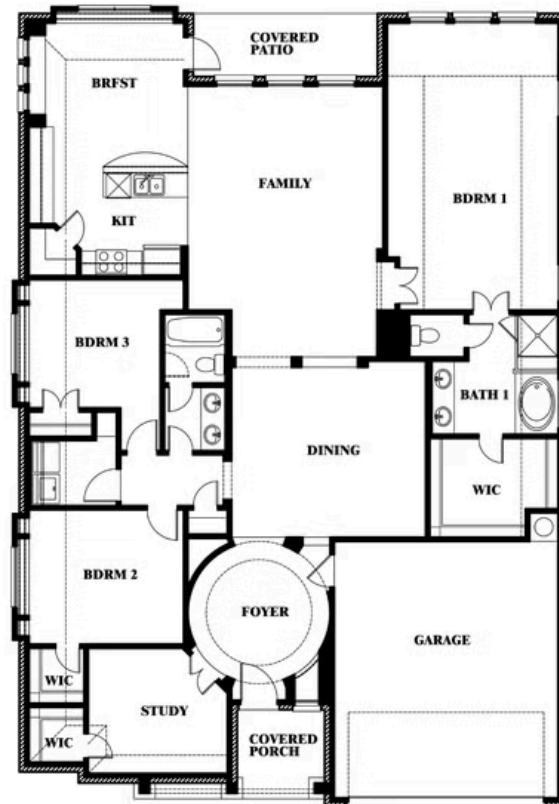

Carolina

STAR RANCH CLASSIC 50

1012 BRENHAM DRIVE, GODLEY, TX 76044

Carolina

This brochure is for general informational purposes and is to be used as a guide only. Changes may be made during the development process and floorplans, dimensions, fixtures, fittings, finishes and specifications are subject to change without notice. Window placement, balcony configuration, wardrobe sizes and living areas may vary slightly within each plan type. EQUAL HOUSING OPPORTUNITY