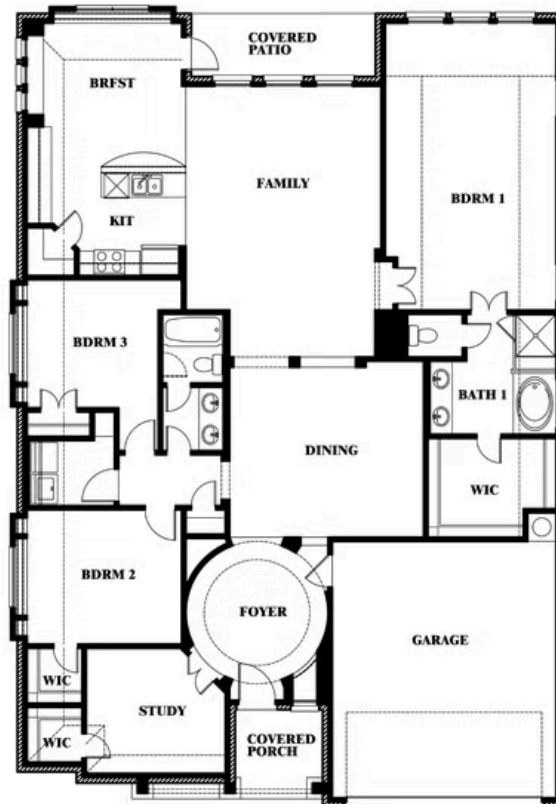

2
CAR GARAGE

ELEVATION C

ELEVATION A

ELEVATION AS

ELEVATION D

ELEVATION E

ELEVATION F

Document generated May 5, 2026. Prices, plans, square footage, features, amenities and materials are subject to change at any time without notice and vary among communities. Listed prices are for informational purposes only, are not binding, and do not create any contractual obligation(s). The price of any home is dependent on numerous factors, all of which are unique to a specific home, and is not guaranteed until specified in a binding contract. Pricing of elevations and additional optional beds/baths varies per plan. Some plans require a premium homesite. Renderings of homes are artist concepts and may not reflect exact colors and materials. Verify current tax rates & jurisdictions with the appropriate taxing authority.

Carolina

STAR RANCH CLASSIC 50

1012 BRENHAM DRIVE, GODLEY, TX 76044

Carolina

This brochure is for general informational purposes and is to be used as a guide only. Changes may be made during the development process and floorplans, dimensions, fixtures, fittings, finishes and specifications are subject to change without notice. Window placement, balcony configuration, wardrobe sizes and living areas may vary slightly within each plan type. EQUAL HOUSING OPPORTUNITY