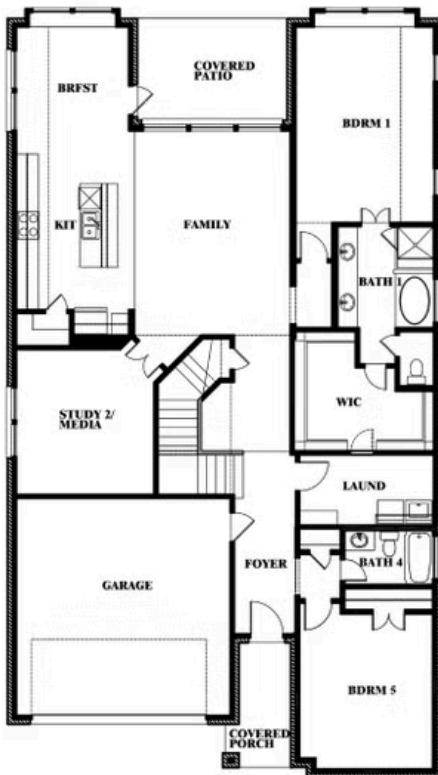

# Rose

**ROSE FLOOR PLAN**

## STAR RANCH CLASSIC 50

1012 BRENHAM DRIVE, GODLEY, TX 76044

**ROSE FLOOR PLAN WITH OPTIONAL BED & BATH AT STUDY**

### Rose

Opt. Bed & Bath at Study

This brochure is for general informational purposes and is to be used as a guide only. Changes may be made during the development process and floorplans, dimensions, fixtures, fittings, finishes and specifications are subject to change without notice. Window placement, balcony configuration, wardrobe sizes and living areas may vary slightly within each plan type. EQUAL HOUSING OPPORTUNITY