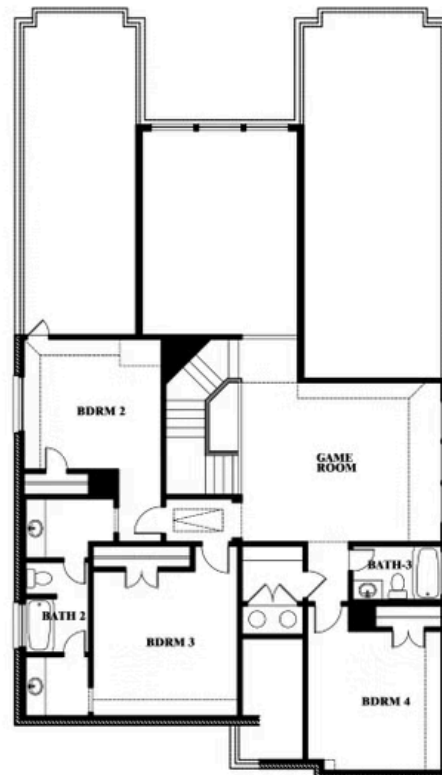

# Rose

**ROSE FLOOR PLAN**

## STAR RANCH CLASSIC 50

1012 BRENHAM DRIVE, GODLEY, TX 76044

**ROSE FLOOR PLAN WITH OPTIONAL BED & BATH AT STUDY**

### Rose

Opt. Bed & Bath at Study

This brochure is for general informational purposes and is to be used as a guide only. Changes may be made during the development process and floorplans, dimensions, fixtures, fittings, finishes and specifications are subject to change without notice. Window placement, balcony configuration, wardrobe sizes and living areas may vary slightly within each plan type. EQUAL HOUSING OPPORTUNITY