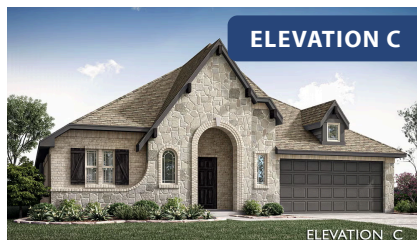

# Hawthorne

HOMES FROM  
**\$381,990**

CLASSIC SERIES

## STAR RANCH CLASSIC 60

1012 BRENHAM DRIVE, GODLEY, TX 76044

**2,235**  
SQUARE FEET

**4**  
BEDROOMS

**2.0**  
BATHROOMS

**2**  
CAR GARAGE