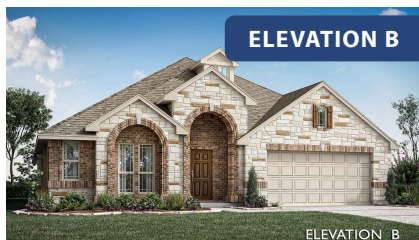

# Hawthorne

HOMES FROM  
**\$381,990**

CLASSIC SERIES

## STAR RANCH CLASSIC 60

1012 BRENHAM DRIVE, GODLEY, TX 76044

**2,235**  
SQUARE FEET

**4**  
BEDROOMS

**2.0**  
BATHROOMS

**2**  
CAR GARAGE