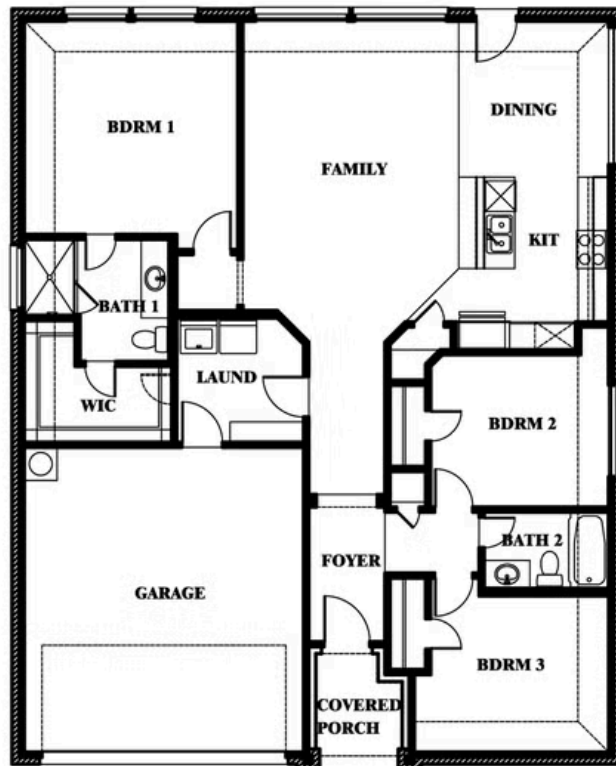

Laurel

HOMES FROM
\$294,990

ELEMENTS SERIES

STAR RANCH ELEMENTS

1012 BRENHAM DRIVE, GODLEY, TX 76044

1,531
SQUARE FEET

3
BEDROOMS

2.0
BATHROOMS

2
CAR GARAGE

ELEVATION B

ELEVATION A

ELEVATION A

ELEVATION BS

ELEVATION BS

ELEVATION C

ELEVATION C

Laurel

STAR RANCH ELEMENTS

1012 BRENHAM DRIVE, GODLEY, TX 76044

Laurel

This brochure is for general informational purposes and is to be used as a guide only. Changes may be made during the development process and floorplans, dimensions, fixtures, fittings, finishes and specifications are subject to change without notice. Window placement, balcony configuration, wardrobe sizes and living areas may vary slightly within each plan type. EQUAL HOUSING OPPORTUNITY