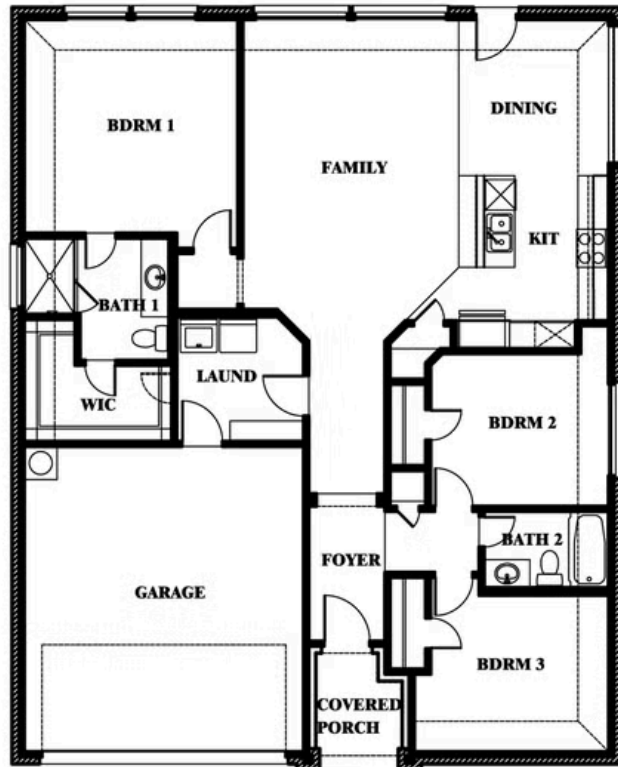

Laurel

HOMES FROM
\$294,990

ELEMENTS SERIES

STAR RANCH ELEMENTS

1012 BRENHAM DRIVE, GODLEY, TX 76044

1,531
SQUARE FEET

3
BEDROOMS

2.0
BATHROOMS

2
CAR GARAGE

ELEVATION B

ELEVATION A

ELEVATION A

ELEVATION BS

ELEVATION BS

ELEVATION C

ELEVATION C

Laurel

STAR RANCH ELEMENTS

1012 BRENHAM DRIVE, GODLEY, TX 76044

Laurel

This brochure is for general informational purposes and is to be used as a guide only. Changes may be made during the development process and floorplans, dimensions, fixtures, fittings, finishes and specifications are subject to change without notice. Window placement, balcony configuration, wardrobe sizes and living areas may vary slightly within each plan type. EQUAL HOUSING OPPORTUNITY