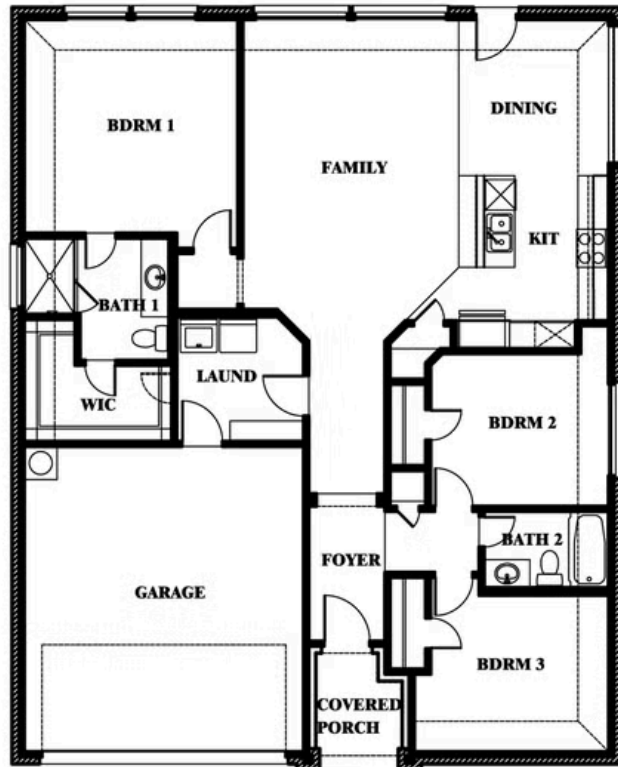

Laurel

STAR RANCH ELEMENTS

1012 BRENHAM DRIVE, GODLEY, TX 76044

Laurel

This brochure is for general informational purposes and is to be used as a guide only. Changes may be made during the development process and floorplans, dimensions, fixtures, fittings, finishes and specifications are subject to change without notice. Window placement, balcony configuration, wardrobe sizes and living areas may vary slightly within each plan type. EQUAL HOUSING OPPORTUNITY

Document generated May 23, 2026. Prices, plans, square footage, features, amenities and materials are subject to change at any time without notice and vary among communities. Listed prices are for informational purposes only, are not binding, and do not create any contractual obligation(s). The price of any home is dependent on numerous factors, all of which are unique to a specific home, and is not guaranteed until specified in a binding contract. Pricing of elevations and additional optional beds/baths varies per plan. Some plans require a premium homesite. Renderings of homes are artist concepts and may not reflect exact colors and materials. Verify current tax rates & jurisdictions with the appropriate taxing authority.